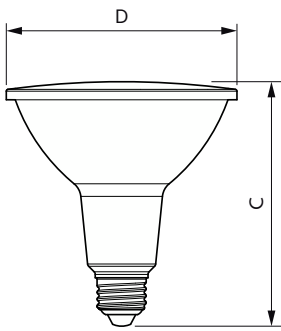

Product Data

Order product name	LED 14-120W PAR38 827 25D
Full product name	LED 14-120W PAR38 827 25D
Full product code	692234190609100

Order code	929002339107
Material Nr. (12NC)	929002339107
Numerator - Quantity Per Pack	1
Net Weight (Piece)	0.385 kg
EAN/UPC - Product/Case	6922341906091
Numerator - Packs per outer box	6
EAN/UPC - Case	6922341906107

Dimensional drawing

Product	D	C
LED 14-120W PAR38 827 25D	125 mm	133 mm

Photometric data

Accent Lighting Spots - LED 14-120W PAR38 827 25D

Light Distribution Diagram - LED 14-120W PAR38 827 25D

Essential LEDspot PAR