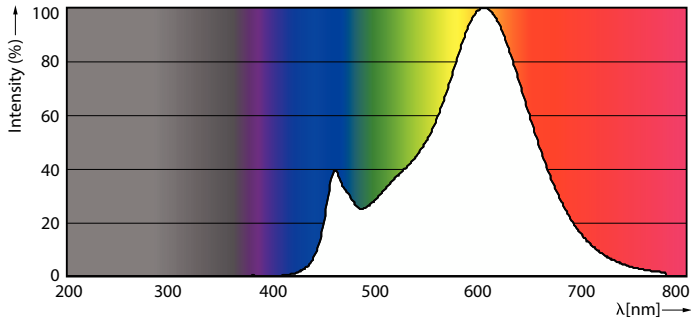

Product data

General Information	
Cap-Base	E27
Nominal lifetime	15,000 hour(s)
Switching Cycle	50,000
Rated Lifetime (Hours)	15,000 hour(s)
Lighting Technology	LED
Light Technical	
Color Code	827 [CCT of 2700K]
Beam Angle (Nom)	25 degree(s)
Luminous Flux	1,200 lm
Luminous Intensity (Nom)	5,000 cd
Luminous Efficacy (rated) (Nom)	85.00 lm/W
Color Designation	Warm White (WW)
Correlated Color Temperature (Nom)	2700 K
Color Consistency	<6
Color rendering index (CRI)	80
LLMF At End Of Nominal Lifetime (Nom)	70 %

Dimensional drawing

Product	D	C
LED 14-120W PAR38 827 25D	125 mm	133 mm

Photometric data

Accent Lighting Spots - LED 14-120W PAR38 827 25D

Light Distribution Diagram - LED 14-120W PAR38 827 25D

Essential LEDspot PAR

Photometric data

Spectral Power Distribution Colour - LED 14-120W PAR38 827 25D

Lifetime

Life Expectancy Diagram

Lumen Maintenance Diagram - LED 14-120W PAR38 827 25D