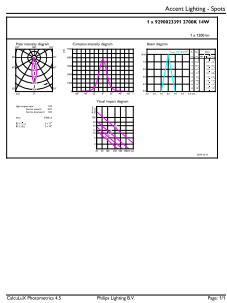

Product Data

Order product name	LED 14-120W PAR38 827 25D
Full product name	LED 14-120W PAR38 827 25D
Full product code	692234190609100

Order code	929002339107
Material Nr. (12NC)	929002339107
Numerator - Quantity Per Pack	1
Net Weight (Piece)	0.385 kg
EAN/UPC - Product/Case	6922341906091
Numerator - Packs per outer box	6
EAN/UPC - Case	6922341906107

Dimensional drawing

Product	D	C
LED 14-120W PAR38 827 25D	125 mm	133 mm

Photometric data

Accent Lighting Spots - LED 14-120W PAR38 827 25D

Light Distribution Diagram - LED 14-120W PAR38 827 25D

Essential LEDspot PAR

Photometric data

Spectral Power Distribution Colour - LED 14-120W PAR38 827 25D

Lifetime

Life Expectancy Diagram

Lumen Maintenance Diagram - LED 14-120W PAR38 827 25D