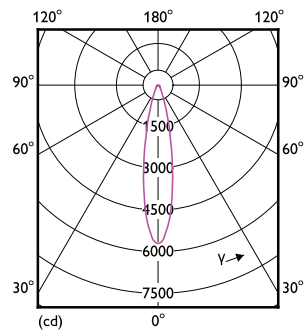

Product data

General Information	
Cap-Base	E27
Nominal lifetime	15,000 hour(s)
Switching Cycle	50,000
Rated Lifetime (Hours)	15,000 hour(s)
Lighting Technology	LED
Light Technical	
Color Code	827 [CCT of 2700K]
Beam Angle (Nom)	25 degree(s)
Luminous Flux	1,200 lm
Luminous Intensity (Nom)	5,000 cd
Luminous Efficacy (rated) (Nom)	85.00 lm/W
Color Designation	Warm White (WW)
Correlated Color Temperature (Nom)	2700 K
Color Consistency	<6
Color rendering index (CRI)	80
LLMF At End Of Nominal Lifetime (Nom)	70 %

Dimensional drawing

Product	D	C
LED 14-120W PAR38 827 25D	125 mm	133 mm

Photometric data

Accent Lighting Spots - LED 14-120W PAR38 827 25D

Light Distribution Diagram - LED 14-120W PAR38 827 25D

Essential LEDspot PAR