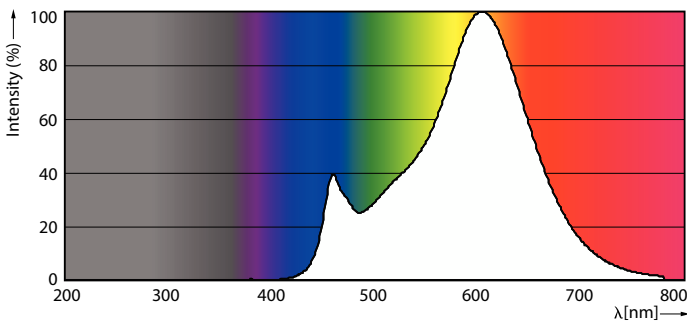

Spectral Power Distribution Colour - LED 14-120W PAR38 827 25D