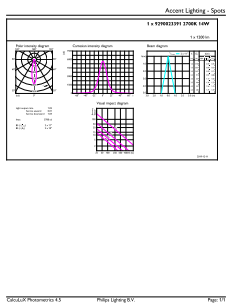

## Dimensional drawing

Product	D	C
LED 14-120W PAR38 827 25D	125 mm	133 mm

## Photometric data

Accent Lighting Spots - LED 14-120W PAR38 827 25D

Light Distribution Diagram - LED 14-120W PAR38 827 25D

Spectral Power Distribution Colour - LED 14-120W PAR38 827 25D