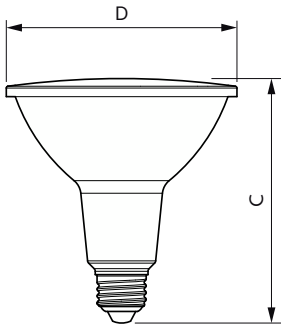

## Dimensional drawing

Product	D	C
LED 14-120W PAR38 827 25D	125 mm	133 mm