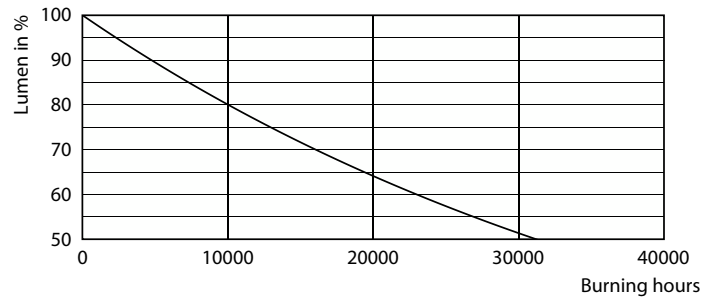

Essential LEDspot PAR

Lifetime

Lumen Maintenance Diagram - LED 14-120W PAR38 827 25D