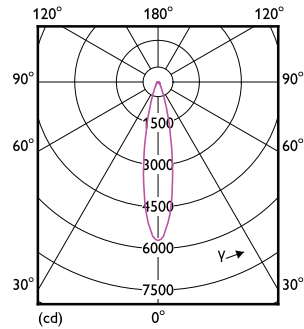

Light Distribution Diagram - LED 14-120W PAR38 827 25D

Photometric data