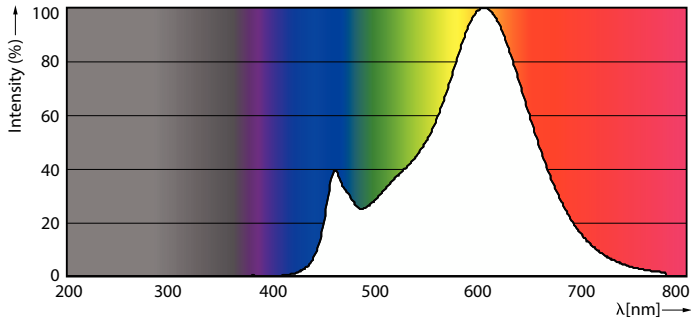

Product data

General Information	
Cap-Base	E27
Nominal lifetime	15,000 h
Switching Cycle	50,000
Rated Lifetime (Hours)	15,000 h
Lighting Technology	LED

Light Technical	
Color Code	827 [CCT of 2700K]
Beam Angle (Nom)	25 degree(s)
Luminous Flux	1,200 lm
Luminous Intensity (Nom)	5,000 cd
Color Designation	Warm White (WW)
Luminous Efficacy (rated) (Nom)	85.00 lm/W
Correlated Color Temperature (Nom)	2700 K
Color Consistency	<6
Color rendering index (CRI)	80
LLMF At End Of Nominal Lifetime (Nom)	70 %

Light Distribution Diagram - LED 14-120W PAR38 827 25D

Essential LEDspot PAR

Photometric data

Spectral Power Distribution Colour - LED 14-120W PAR38 827 25D

Lifetime

Life Expectancy Diagram

Lumen Maintenance Diagram - LED 14-120W PAR38 827 25D