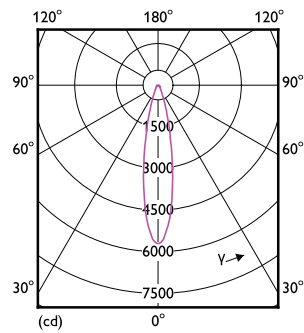

Accent Lighting Spots - LED 14-120W PAR38 827 25D

Light Distribution Diagram - LED 14-120W PAR38 827 25D