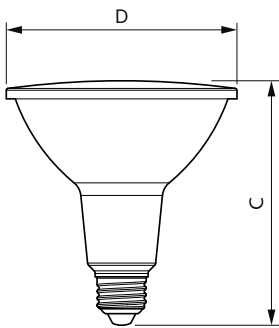

Essential LEDspot PAR

Approval and Application

Suitable For Accent Lighting	Yes
EU RoHS compliant	Yes
EyeComfort	Yes
LED Innovations	EyeComfort

Product Data

Order product name	LED 14-120W PAR38 827 25D
Full product name	LED 14-120W PAR38 827 25D
Full product code	692234190609100
Local code description	PAR38LED14-120W

Order code	929002339107
Material Nr. (12NC)	929002339107
Local order code	PAR38LED14-120W
Numerator - Quantity Per Pack	1
Net Weight (Piece)	0.385 kg
EAN/UPC - Product/Case	6922341906091
Numerator - Packs per outer box	6
EAN/UPC - Case	6922341906107

Dimensional drawing

Product	D	C
LED 14-120W PAR38 827 25D	125 mm	133 mm

Photometric data