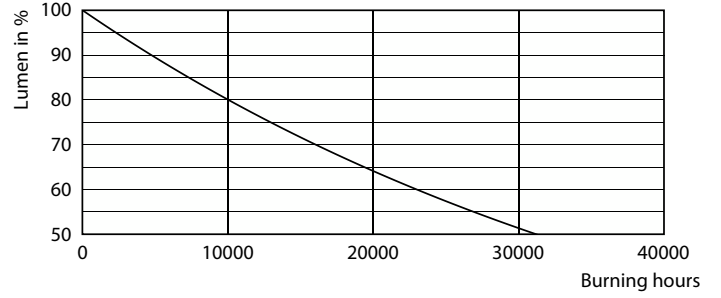

Essential LED

Fotometrik bilgi

Spectral Power Distribution Colour - LEDBulb 13-100W E27 2700K 1PF/12 TR

Kullanım Ömrü

Life Expectancy Diagram

Lumen Maintenance Diagram - LEDBulb 13-100W E27 2700K 1PF/12 TR