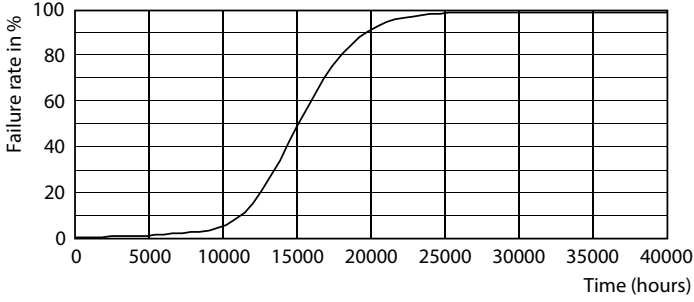

Kullanım Ömrü

Life Expectancy Diagram