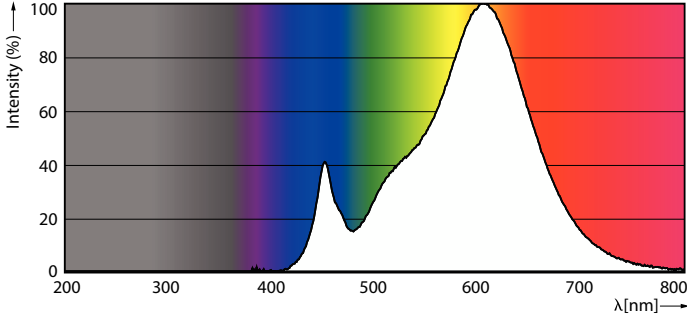

Essential LED

Fotometrik bilgi

Spectral Power Distribution Colour - LEDBulb 13-100W E27 2700K 1PF/12 TR

Kullanım Ömrü

Life Expectancy Diagram

Lumen Maintenance Diagram - LEDBulb 13-100W E27 2700K 1PF/12 TR