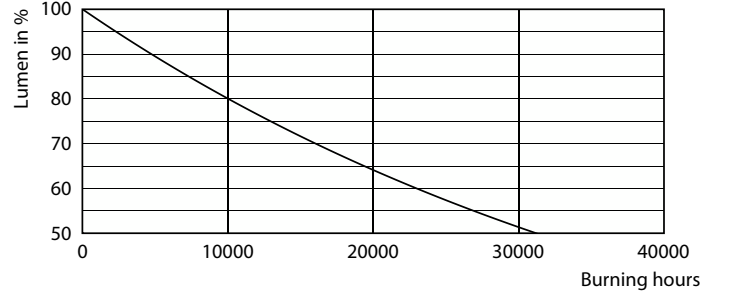

Essential LED

Kullanım Ömrü

Lumen Maintenance Diagram - LEDBulb 10-75W E27 6500K 1PF/12 TR