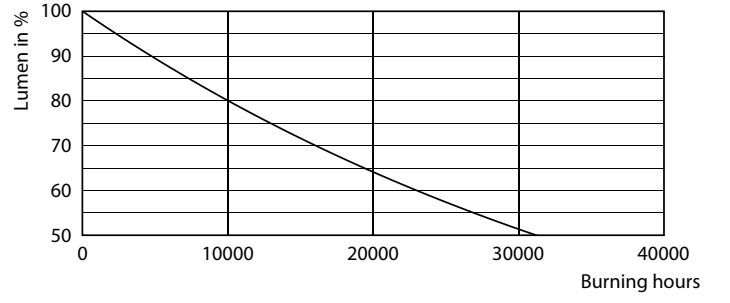

Essential LED

Kullanım Ömrü

Lumen Maintenance Diagram - LEDBulb 10-75W E27 2700K 1PF/12 TR