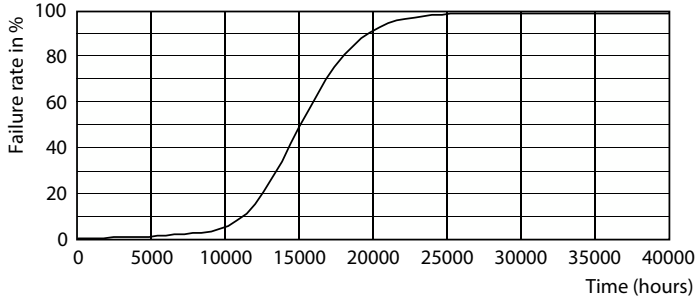

Essential LED

Kullanım Ömrü

Life Expectancy Diagram