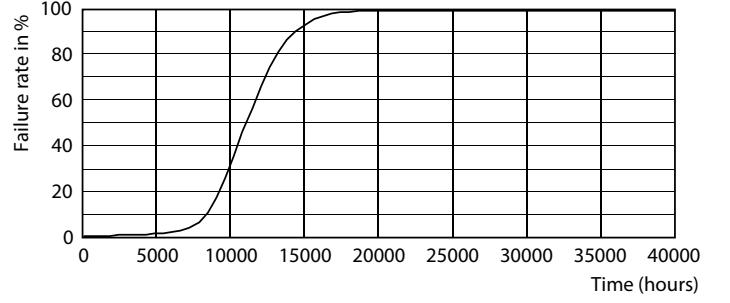

Essential LED

Kullanım Ömrü

Lumen Maintenance Diagram - LEDBulb 8-60W E27 2700K 1PF/12 TR

Life Expectancy Diagram