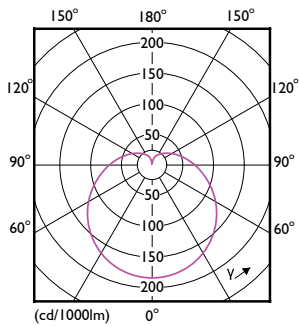

Boyutlu çizim

Product	D	C
LEDBulb 8-60W E27 2700K 1PF/12 TR	60 mm	108 mm

Fotometrik bilgi

Spectral Power Distribution Colour - LEDBulb 8-60W E27 2700K 1PF/12 TR

General uniform lighting - LEDBulb 8-60W E27 2700K 1PF/12 TR