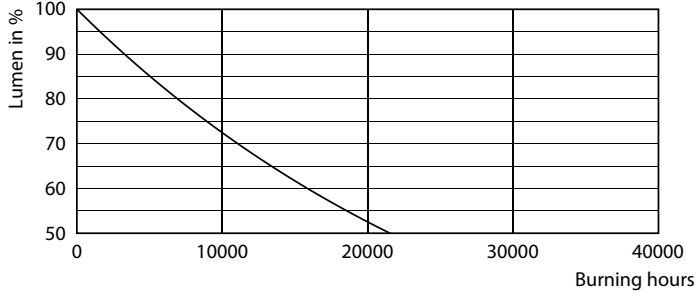

Essential LED

Kullanım Ömrü

Lumen Maintenance Diagram - LEDBulb 8-60W E27 2700K 1PF/12 TR

Life Expectancy Diagram