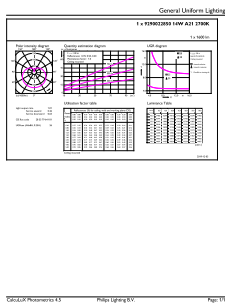

Product data

General Information	
Cap-Base	E26 [Single Contact Medium Screw]
Nominal lifetime	25,000 hour(s)
Switching Cycle	50,000
Rated Lifetime (Hours)	25,000 hour(s)
Lighting Technology	LED
Light Technical	
Color Code	927 [CCT of 2700K]
Color Code	927 [CCT of 2700K]
Beam Angle (Nom)	250 degree(s)
Luminous Efficacy (rated) (Nom)	114.00 lm/W
Color Designation	Warm White (WW)
Correlated Color Temperature (Nom)	2700 K
Color Consistency	<4
Color rendering index (CRI)	90
LLMF At End Of Nominal Lifetime (Nom)	70 %
Operating and Electrical	
Line Frequency	60 Hz
Input Frequency	60 Hz
Power Consumption	14.5 8 W
Lamp Current (Max)	120 mA
Lamp Current (Min)	38 mA

LED 3-Way

Application Conditions

can it be used in closed luminaires No

Product Data

Order product name	14A21/LED/927/P/E26/3WAY ND 4/1FB T20
Full product name	14A21/LED/927/P/E26/3WAY ND 4/1FB T20
Order code	556944
Material Nr. (12NC)	929002285005

Numerator - Quantity Per Pack	1
Net Weight (Piece)	0.096 kg
EAN/UPC - Product/Case	046677556945
Numerator - Packs per outer box	4
EAN/UPC - Case	50046677556940

Dimensional drawing

Product	D	C
14A21/LED/927/P/E26/3WAY ND 4/1FB T20	70.6 mm	133.1 mm

Photometric data

General uniform lighting - 14A21/LED/927/P/E26/3WAY ND 4/1FB T20

Light Distribution Diagram - 14A21/LED/927/P/E26/3WAY ND 4/1FB T20

Spectral Power Distribution Colour - 14A21/LED/927/P/E26/3WAY ND 4/1FB T20