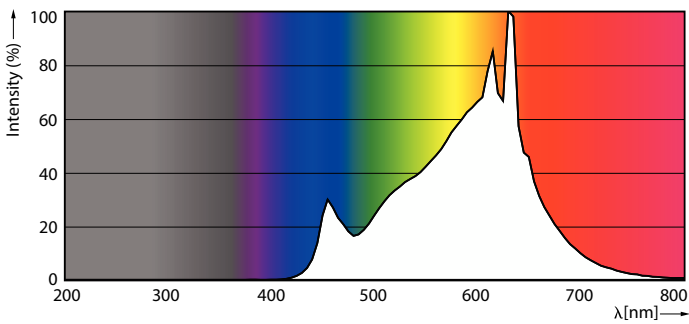

Product data

General Information	
Cap-Base	E26 [Single Contact Medium Screw]
Nominal lifetime	25,000 hour(s)
Switching Cycle	50,000
Rated Lifetime (Hours)	25,000 hour(s)
Lighting Technology	LED
Light Technical	
Color Code	927 [CCT of 2700K]
Color Code	927 [CCT of 2700K]
Beam Angle (Nom)	250 degree(s)
Luminous Efficacy (rated) (Nom)	114.00 lm/W
Color Designation	Warm White (WW)
Correlated Color Temperature (Nom)	2700 K
Color Consistency	<4
Color rendering index (CRI)	90
LLMF At End Of Nominal Lifetime (Nom)	70 %
Operating and Electrical	
Line Frequency	60 Hz
Input Frequency	60 Hz
Power Consumption	14.5 8 W
Lamp Current (Max)	120 mA
Lamp Current (Min)	38 mA

Photometric data

General uniform lighting - 14A21/LED/927/P/E26/3WAY ND 4/1FB T20

Light Distribution Diagram - 14A21/LED/927/P/E26/3WAY ND 4/1FB T20

Spectral Power Distribution Colour - 14A21/LED/927/P/E26/3WAY ND 4/1FB T20