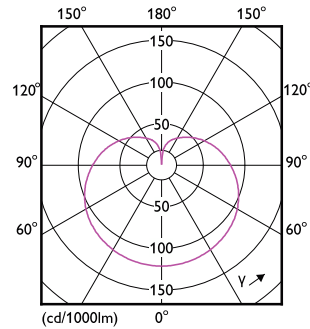

Photometric data

Light Distribution Diagram - 14A21/LED/927/P/E26/3WAY ND 4/1FB T20