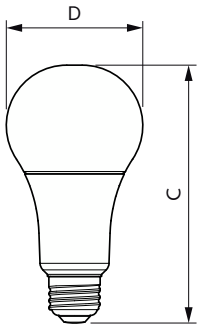

Product data

General Information	
Cap-Base	E26 [Single Contact Medium Screw]
Nominal lifetime	25,000 hour(s)
Switching Cycle	50,000
Rated Lifetime (Hours)	25,000 hour(s)
Lighting Technology	LED
Light Technical	
Color Code	927 [CCT of 2700K]
Color Code	927 [CCT of 2700K]
Beam Angle (Nom)	250 degree(s)
Luminous Efficacy (rated) (Nom)	114.00 lm/W
Color Designation	Warm White (WW)
Correlated Color Temperature (Nom)	2700 K
Color Consistency	<4
Color rendering index (CRI)	90
LLMF At End Of Nominal Lifetime (Nom)	70 %
Operating and Electrical	
Line Frequency	60 Hz
Input Frequency	60 Hz
Power Consumption	14.5 8 W
Lamp Current (Max)	120 mA
Lamp Current (Min)	38 mA

Starting Time (Nom)	0.5 s
Warm-up time to 60% light	0.5 s
Power Factor (Fraction)	0.7
Voltage (Nom)	120 V
Temperature	
T-Case Maximum (Nom)	80 °C
Controls and Dimming	
Dimmable	No
Mechanical and Housing	
Bulb Finish	Frosted
Bulb Material	Plastic
Bulb Shape	A21
UL Wet/ damp/ dry location	Damp location
Approval and Application	
EU RoHS compliant	Yes
EyeComfort	Yes
T20 compliant	Yes
LED Innovations	EyeComfort

LED 3-Way

Application Conditions

can it be used in closed luminaires No

Product Data

Order product name	14A21/LED/927/P/E26/3WAY ND 4/1FB T20
Full product name	14A21/LED/927/P/E26/3WAY ND 4/1FB T20
Order code	556944
Material Nr. (12NC)	929002285005

Numerator - Quantity Per Pack	1
Net Weight (Piece)	0.096 kg
EAN/UPC - Product/Case	046677556945
Numerator - Packs per outer box	4
EAN/UPC - Case	50046677556940

Dimensional drawing

Product	D	C
14A21/LED/927/P/E26/3WAY ND 4/1FB T20	70.6 mm	133.1 mm