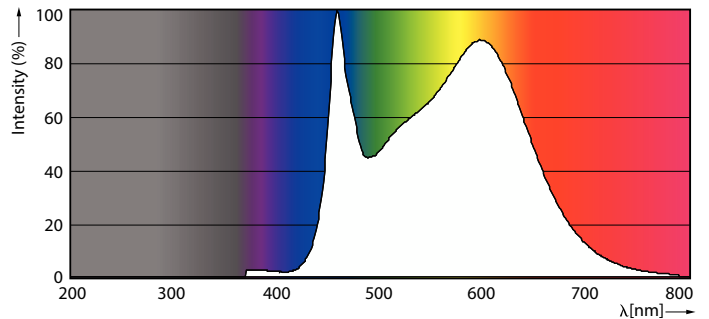

Product data

General Information	
Cap-Base	E27
Nominal lifetime	15,000 hour(s)
Switching Cycle	20,000
Rated Lifetime (Hours)	15,000 hour(s)
Lighting Technology	LED
Flux measurement reference	Sphere
EU RoHS compliant	Yes
Light Technical	
Color Code	840 [CCT of 4000K]
Luminous Flux	1,521 lm
Color Designation	Cool White (CW)
Correlated Color Temperature (Nom)	4000 K
Luminous Efficacy (rated) (Nom)	144.00 lm/W
Color Consistency	<6
Color rendering index (CRI)	80
LLMF At End Of Nominal Lifetime (Nom)	70 %
Flickering value (PstLM) - Flickering value as per EN 61000-3-3	1

Dimensional drawing

Product	D	C
LED classic 100W E27 CW G120 FR ND 1PF/6	125 mm	177 mm

Photometric data

Light Distribution Diagram - LED classic 100W E27 CW G120 FR ND 1PF/6

Spectral Power Distribution Colour - LED classic 100W E27 CW G120 FR ND 1PF/6