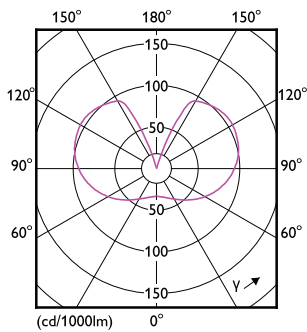

Product data

General Information	
Cap-Base	E27
Nominal lifetime	15,000 hour(s)
Switching Cycle	20,000
Rated Lifetime (Hours)	15,000 hour(s)
Lighting Technology	LED
Flux measurement reference	Sphere
EU RoHS compliant	Yes
Light Technical	
Color Code	840 [CCT of 4000K]
Luminous Flux	1,521 lm
Color Designation	Cool White (CW)
Correlated Color Temperature (Nom)	4000 K
Luminous Efficacy (rated) (Nom)	144.00 lm/W
Color Consistency	<6
Color rendering index (CRI)	80
LLMF At End Of Nominal Lifetime (Nom)	70 %
Flickering value (PstLM) - Flickering value as per EN 61000-3-3	1

Stroboscopic effect visibility measure (SVM)	0.4
Operating and Electrical	
Line Frequency	50 to 60 Hz
Input Frequency	50 to 60 Hz
Power Consumption	10.5 W
Lamp Current (Nom)	90 mA
Wattage Equivalent	100 W
Starting Time (Nom)	0.5 s
Warm-up time to 60% light	0.5 s
Power Factor (Fraction)	0.52
Voltage (Nom)	220-240 V
Temperature	
T-Case Maximum (Nom)	50 °C
Controls and Dimming	
Dimmable	No

Product Data

Order product name	LED classic 100W E27 CW G120 FR ND 1PF/6
--------------------	--

Full product name	LED classic 100W E27 CW G120 FR ND 1PF/6
Full product code	871869966516600
Order code	929002067901
Material Nr. (12NC)	929002067901
Numerator - Quantity Per Pack	1
EAN/UPC - Product/Case	8718699665166
Numerator - Packs per outer box	6
EAN/UPC - Case	8718699665173

Dimensional drawing

Product	D	C
LED classic 100W E27 CW G120 FR ND 1PF/6	125 mm	177 mm

Photometric data

Light Distribution Diagram - LED classic 100W E27 CW G120 FR ND 1PF/6

Spectral Power Distribution Colour - LED classic 100W E27 CW G120 FR ND 1PF/6