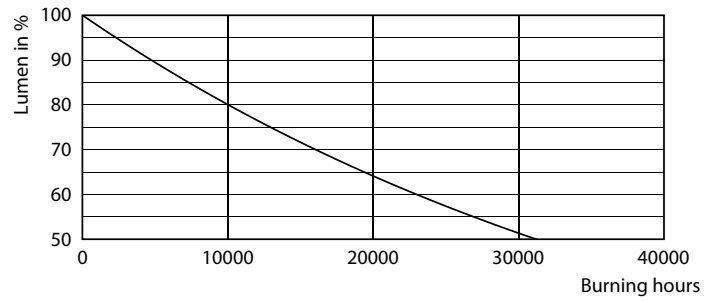

Product data

General Information	
Cap-Base	E27
Nominal lifetime	15,000 hour(s)
Switching Cycle	20,000
Rated Lifetime (Hours)	15,000 hour(s)
Lighting Technology	LED
Flux measurement reference	Sphere
EU RoHS compliant	Yes
Light Technical	
Color Code	840 [CCT of 4000K]
Luminous Flux	1,521 lm
Color Designation	Cool White (CW)
Correlated Color Temperature (Nom)	4000 K
Luminous Efficacy (rated) (Nom)	144.00 lm/W
Color Consistency	<6
Color rendering index (CRI)	80
LLMF At End Of Nominal Lifetime (Nom)	70 %
Flickering value (PstLM) - Flickering value as per EN 61000-3-3	1

Dimensional drawing

Product	D	C
LED classic 100W E27 CW G120 FR ND 1PF/6	125 mm	177 mm

Photometric data

Light Distribution Diagram - LED classic 100W E27 CW G120 FR ND 1PF/6

Spectral Power Distribution Colour - LED classic 100W E27 CW G120 FR ND 1PF/6

Classic filament LEDbulbs

Photometric data

General uniform lighting - LED classic 100W E27 CW G120 FR ND 1PF/6

Lifetime

Life Expectancy Diagram - LED classic 100W E27 CW G120 FR ND 1PF/6

Lumen Maintenance Diagram - LED classic 100W E27 CW G120 FR ND 1PF/6