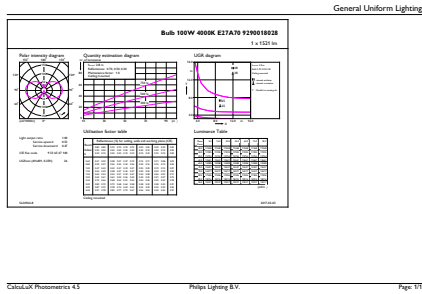

Product Data

Order product name	LED classic 100W E27 CW G120 FR ND 1PF/6
--------------------	--

Full product name	LED classic 100W E27 CW G120 FR ND 1PF/6
Full product code	871869966516600
Order code	929002067901
Material Nr. (12NC)	929002067901
Numerator - Quantity Per Pack	1
EAN/UPC - Product/Case	8718699665166
Numerator - Packs per outer box	6
EAN/UPC - Case	8718699665173

Dimensional drawing

Product	D	C
LED classic 100W E27 CW G120 FR ND 1PF/6	125 mm	177 mm

Photometric data

Light Distribution Diagram - LED classic 100W E27 CW G120 FR ND 1PF/6

Spectral Power Distribution Colour - LED classic 100W E27 CW G120 FR ND 1PF/6

Classic filament LEDbulbs

Photometric data

General uniform lighting - LED classic 100W E27 CW G120 FR ND 1PF/6

Lifetime

Life Expectancy Diagram - LED classic 100W E27 CW G120 FR ND 1PF/6

Lumen Maintenance Diagram - LED classic 100W E27 CW G120 FR ND 1PF/6