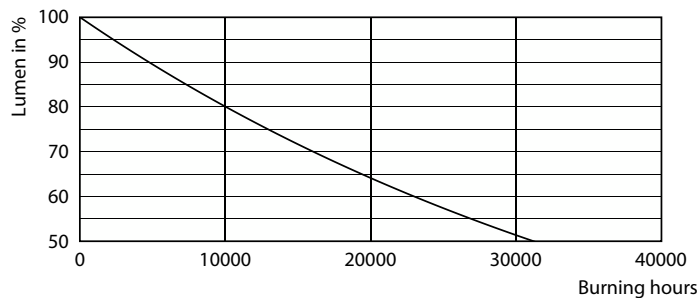

Okres eksploatacji

Lumen Maintenance Diagram - LED classic 150W A67 E27 WW CL ND 1SRT4