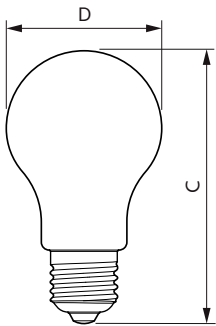

## Dimensional drawing

Product	D	C
LED classic 150W A67 E27 WW CL ND 1SRT4	70 mm	128 mm