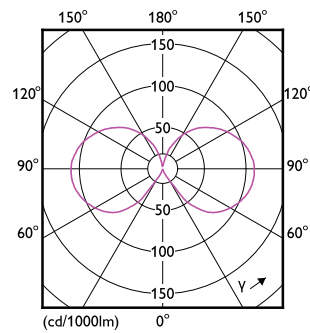

General uniform lighting - LED classic 150W A67 E27 WW CL ND 1SRT4

Light Distribution Diagram - LED classic 150W A67 E27 WW CL ND 1SRT4