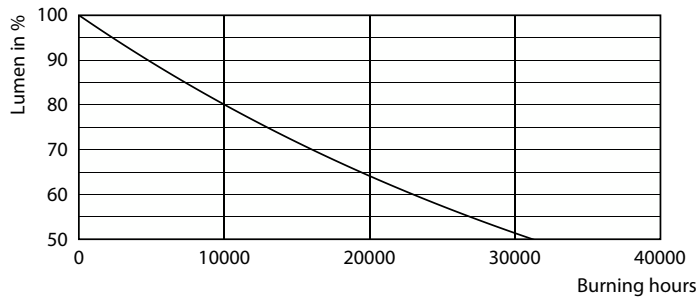

Lifetime

Lumen Maintenance Diagram - LED classic 150W A67 E27 WW CL ND 1SRT4