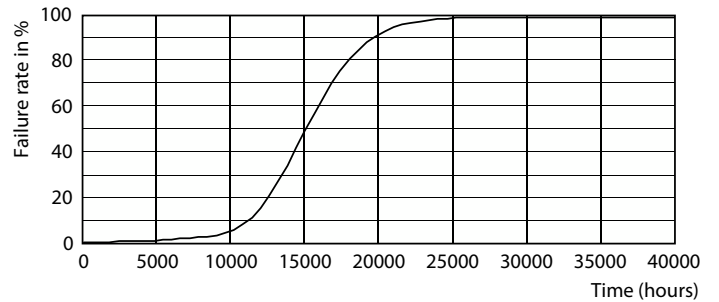

Life Expectancy Diagram