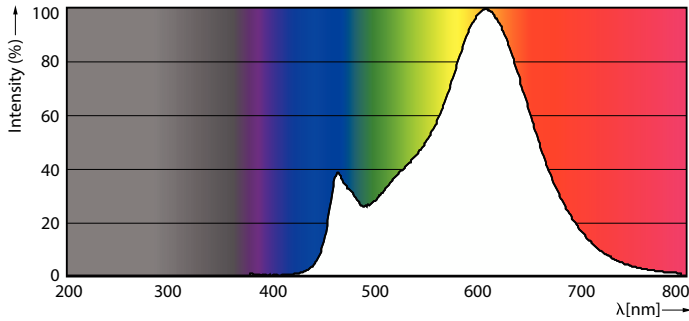

Classic filament LEDbulbs

Photometric data

Spectral Power Distribution Colour - LED classic 150W A67 E27 WW CL ND 1SRT4