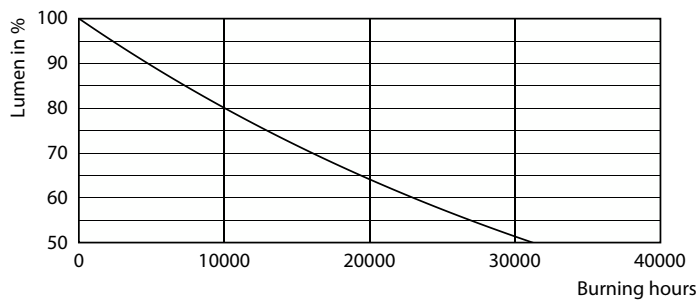

Lebensdauer

Lumen Maintenance Diagram - CorePro LEDCandleND6.5-60W B35 E14827FRG