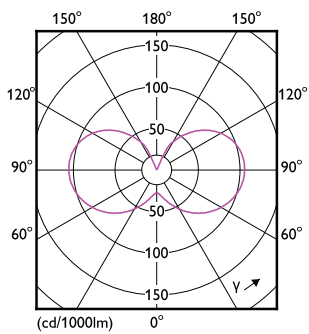

Light Distribution Diagram - CorePro LEDCandleND6.5-60W B35 E14827FRG