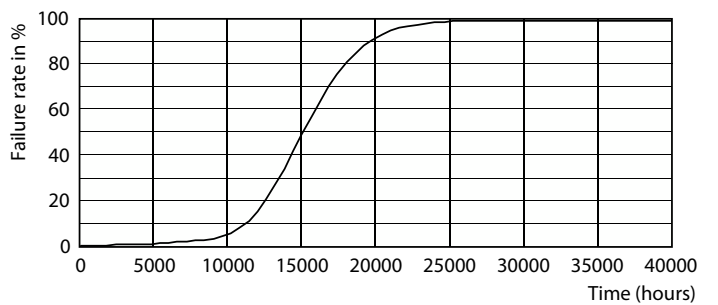

Life Expectancy Diagram