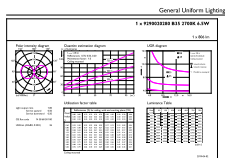

General uniform lighting - CorePro LEDCandle ND6.5-60W B35E14827CLG