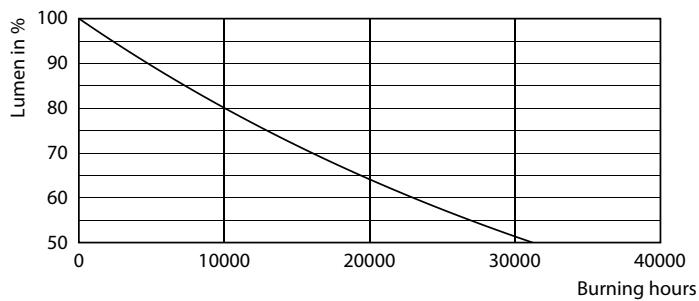

Lebensdauer

Lumen Maintenance Diagram - CorePro LEDCandle ND6.5-60W B35E14827CLG