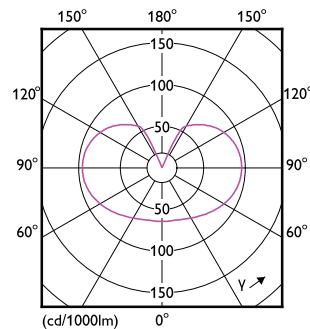

Light Distribution Diagram - CorePro LEDBulb10.5-100W E27 A60 840 FRG