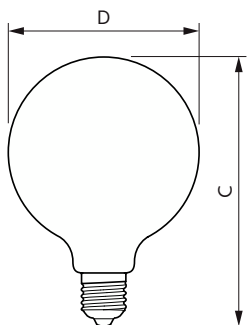

Rysunki techniczne

Product	D	C
LED classic 60W E27 WW G120 FR ND SRT4	125 mm	177 mm

Dane fotometryczne

Light Distribution Diagram - LED classic 60W E27 WW G120 FR ND SRT4

Spectral Power Distribution Colour - LED classic 60W E27 WW G120 FR ND SRT4