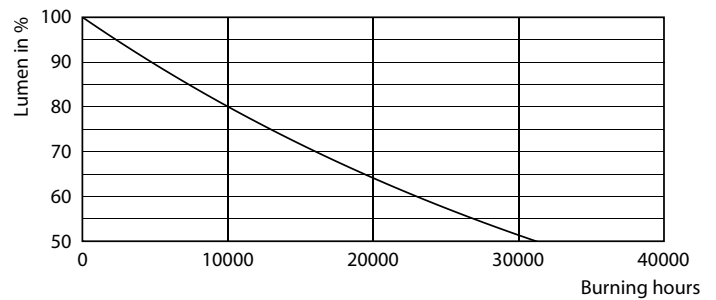

Lumen Maintenance Diagram - LED classic 60W E27 WW G120 FR ND SRT4