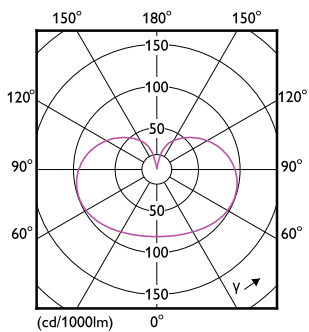

### Plano de dimensiones

Product	D	C
LED classic 60W E27 WW G120 FR ND SRT4	125 mm	177 mm

### Datos fotométricos

Light Distribution Diagram - LED classic 60W E27 WW G120 FR ND SRT4

Spectral Power Distribution Colour - LED classic 60W E27 WW G120 FR ND SRT4