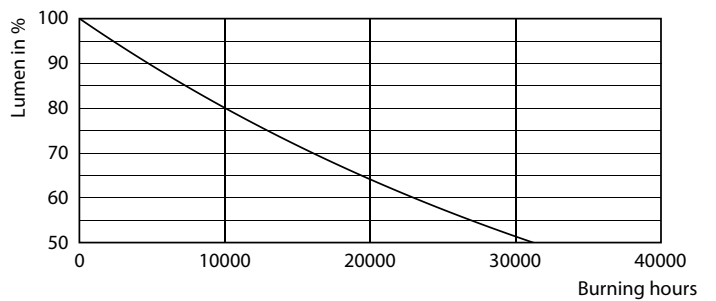

Lumen Maintenance Diagram - LED classic 60W E27 WW G120 FR ND SRT4