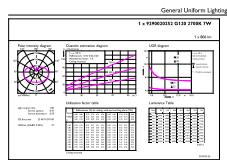

## Photometrische Daten

Light Distribution Diagram - LED classic 60W E27 WW G120 FR ND SRT4

Spectral Power Distribution Colour - LED classic 60W E27 WW G120 FR ND SRT4

General uniform lighting - LED classic 60W E27 WW G120 FR ND SRT4