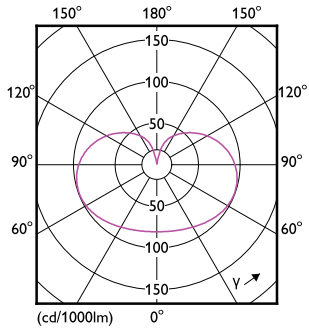

LED-Lampen mit klassischem Glühfaden

Photometrische Daten

Light Distribution Diagram - LED classic 60W E27 WW G120 FR ND SRT4