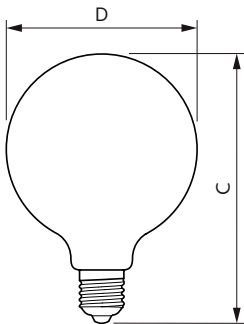

## Abmessungsskizzen

Product	D	C
LED Classic 60W E27 WW G120 FR ND SRT4	125 mm	177 mm