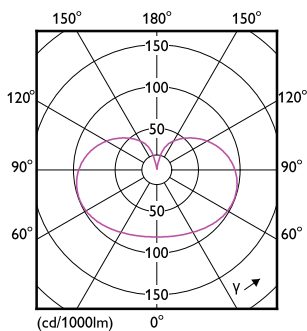

Abmessungsskizzen

Product	D	C
LED classic 60W E27 WW G120 FR ND SRT4	125 mm	177 mm

Photometrische Daten

Light Distribution Diagram - LED classic 60W E27 WW G120 FR ND SRT4

Spectral Power Distribution Colour - LED classic 60W E27 WW G120 FR ND SRT4