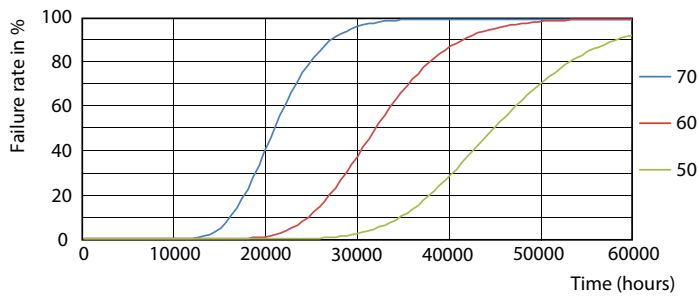

Life Expectancy Diagram