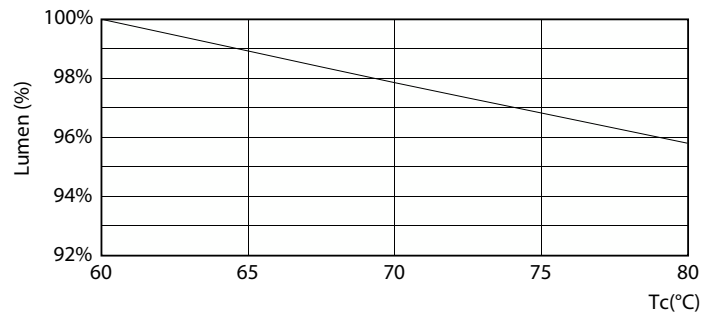

LifetimeVsTc

Lumen Maintenance Diagram - LED Circular 20W 840 G10q AP

FailureRate