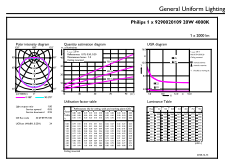

Numerator - Quantity Per Pack	1
Net Weight (Piece)	0.106 kg
EAN/UPC - Product/Case	8718699645335
Numerator - Packs per outer box	20
EAN/UPC - Case	8718699645342

Dimensional drawing

Product	D1	D2	A1	A2	A3
LED Circular 20W 840 G10q AP			30 mm	238 mm	298 mm

Photometric data

Light Distribution Diagram - LED Circular 20W 840 G10q AP

Spectral Power Distribution Colour - LED Circular 20W 840 G10q AP

General uniform lighting - LED Circular 20W 840 G10q AP

MyCare LED Circular