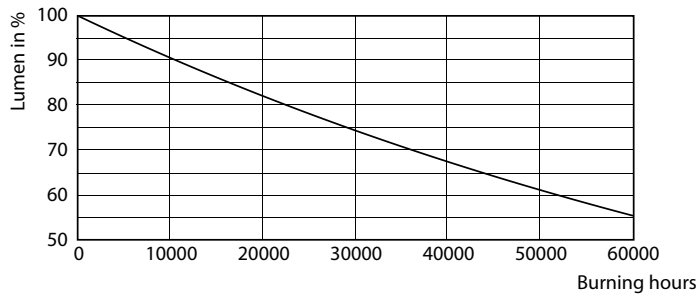

Product data

General Information		Warm-up time to 60% light	
Cap-Base	G10q		0.5 s
Nominal lifetime	30,000 hour(s)	Power Factor (Fraction)	0.5
Switching Cycle	50,000	Voltage (Nom)	220-240 V
Lighting Technology	LED	Ballast Compatibility	EM/Mains
Light Technical		Temperature	
Color Code	840 [CCT of 4000K]	Ambient temperature range	-20 to +45 °C
Beam Angle (Nom)	120 degree(s)	T-Case Maximum (Nom)	60 °C
Luminous Flux	2,000 lm	Controls and Dimming	
Luminous Efficacy (rated) (Nom)	100 lm/W	Dimmable	No
Color Designation	Cool White (CW)	Mechanical and Housing	
Correlated Color Temperature (Nom)	4000 K	Product Length	300 mm
Color Consistency	<6	Bulb Shape	C-T9
Color rendering index (CRI)	80	Approval and Application	
LLMF At End Of Nominal Lifetime (Nom)	70 %	Energy Saving Product	Yes
Photobiological safety according to EN 62471	RG0	Approval Marks	RoHS compliance CE marking KEMA Keur certificate
Operating and Electrical		CE mark	Yes
Input Frequency	50 to 60 Hz	EU RoHS compliant	Yes
Power Consumption	20 W	EyeComfort	Yes
Lamp Current (Nom)	170 mA		
Wattage Equivalent	32 W		
Starting Time (Nom)	0.5 s		

Photometric data

Light Distribution Diagram - LED Circular 20W 840 G10q AP

Spectral Power Distribution Colour - LED Circular 20W 840 G10q AP

General uniform lighting - LED Circular 20W 840 G10q AP

MyCare LED Circular

Lifetime

Life Expectancy Diagram

LifetimeVsTc

FailureRate

Lumen Maintenance Diagram - LED Circular 20W 840 G10q AP

Lumen Maintenance Diagram - LED Circular 20W 840 G10q AP