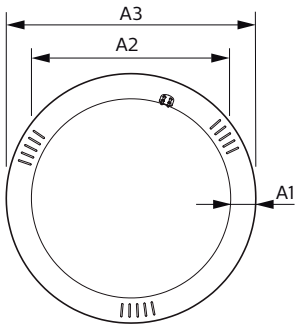

MyCare LED Circular

LED Circular 20W 840 G10q AP

MyCare LED Ceiling Module integrates a LED light source into a module. It is specially designed to replace fluorescent circular tubes working on a G10q fitting. The module offers significant energy savings and a long lifetime.

Product data

General Information		Warm-up time to 60% light	
Cap-Base	G10q		0.5 s
Nominal lifetime	30,000 hour(s)	Power Factor (Fraction)	0.5
Switching Cycle	50,000	Voltage (Nom)	220-240 V
Lighting Technology	LED	Ballast Compatibility	EM/Mains
Light Technical		Temperature	
Color Code	840 [CCT of 4000K]	Ambient temperature range	-20 to +45 °C
Beam Angle (Nom)	120 degree(s)	T-Case Maximum (Nom)	60 °C
Luminous Flux	2,000 lm	Controls and Dimming	
Luminous Efficacy (rated) (Nom)	100 lm/W	Dimmable	No
Color Designation	Cool White (CW)	Mechanical and Housing	
Correlated Color Temperature (Nom)	4000 K	Product Length	300 mm
Color Consistency	<6	Bulb Shape	C-T9
Color rendering index (CRI)	80	Approval and Application	
LLMF At End Of Nominal Lifetime (Nom)	70 %	Energy Saving Product	Yes
Photobiological safety according to EN 62471	RG0	Approval Marks	RoHS compliance CE marking KEMA Keur certificate
Operating and Electrical		CE mark	Yes
Input Frequency	50 to 60 Hz	EU RoHS compliant	Yes
Power Consumption	20 W	EyeComfort	Yes
Lamp Current (Nom)	170 mA		
Wattage Equivalent	32 W		
Starting Time (Nom)	0.5 s		

MyCare LED Circular

LED Innovations	EyeComfort
Product Data	
Order product name	LED Circular 20W 840 G10q AP
Full product name	LED Circular 20W 840 G10q AP
Full product code	871869964533500
Order code	929002010907
Material Nr. (12NC)	929002010907

Numerator - Quantity Per Pack	1
Net Weight (Piece)	0.106 kg
EAN/UPC - Product/Case	8718699645335
Numerator - Packs per outer box	20
EAN/UPC - Case	8718699645342

Dimensional drawing

Product	D1	D2	A1	A2	A3
LED Circular 20W 840 G10q AP			30 mm	238 mm	298 mm