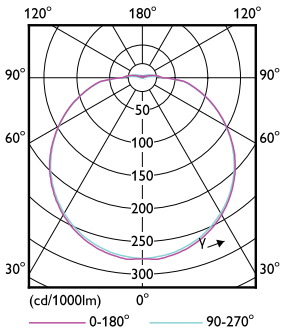

Product data

General Information		Warm-up time to 60% light	
Cap-Base	G10q		0.5 s
Nominal lifetime	30,000 hour(s)	Power Factor (Fraction)	0.5
Switching Cycle	50,000	Voltage (Nom)	220-240 V
Lighting Technology	LED	Ballast Compatibility	EM/Mains
Light Technical		Temperature	
Color Code	840 [CCT of 4000K]	Ambient temperature range	-20 to +45 °C
Beam Angle (Nom)	120 degree(s)	T-Case Maximum (Nom)	60 °C
Luminous Flux	2,000 lm	Controls and Dimming	
Luminous Efficacy (rated) (Nom)	100 lm/W	Dimmable	No
Color Designation	Cool White (CW)	Mechanical and Housing	
Correlated Color Temperature (Nom)	4000 K	Product Length	300 mm
Color Consistency	<6	Bulb Shape	C-T9
Color rendering index (CRI)	80	Approval and Application	
LLMF At End Of Nominal Lifetime (Nom)	70 %	Energy Saving Product	Yes
Photobiological safety according to EN 62471	RG0	Approval Marks	RoHS compliance CE marking KEMA Keur certificate
Operating and Electrical		CE mark	Yes
Input Frequency	50 to 60 Hz	EU RoHS compliant	Yes
Power Consumption	20 W	EyeComfort	Yes
Lamp Current (Nom)	170 mA		
Wattage Equivalent	32 W		
Starting Time (Nom)	0.5 s		

MyCare LED Circular

LED Innovations	EyeComfort
Product Data	
Order product name	LED Circular 20W 840 G10q AP
Full product name	LED Circular 20W 840 G10q AP
Full product code	871869964533500
Order code	929002010907
Material Nr. (12NC)	929002010907

Numerator - Quantity Per Pack	1
Net Weight (Piece)	0.106 kg
EAN/UPC - Product/Case	8718699645335
Numerator - Packs per outer box	20
EAN/UPC - Case	8718699645342

Dimensional drawing

Product	D1	D2	A1	A2	A3
LED Circular 20W 840 G10q AP			30 mm	238 mm	298 mm

Photometric data

Light Distribution Diagram - LED Circular 20W 840 G10q AP

Spectral Power Distribution Colour - LED Circular 20W 840 G10q AP

General uniform lighting - LED Circular 20W 840 G10q AP

MyCare LED Circular