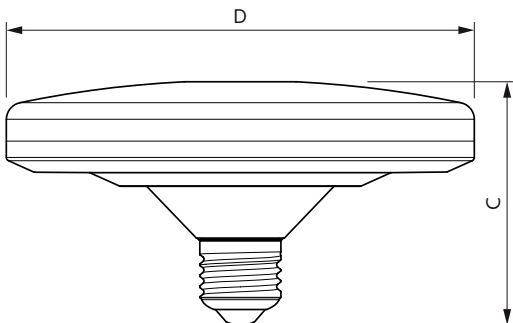

LED Designer Deco

Application Conditions

can it be used in closed luminaires No

Product Data

Order product name	16UFO/PER/830/FR/P/E26/ND 4/1PF
Full product name	16UFO/PER/830/FR/P/E26/ND 4/1PF
Full product code	871951441029900
Order code	576990

Material Nr. (12NC)	929002010553
Numerator - Quantity Per Pack	1
Net Weight (Piece)	0.304 lb
EAN/UPC - Product/Case	046677576998
Numerator - Packs per outer box	4
EAN/UPC - Case	50046677576993

Dimensional drawing

Product	D	C
16UFO/PER/830/FR/P/E26/ND 4/1PF	5-15/16 inch	3-1/16 inch