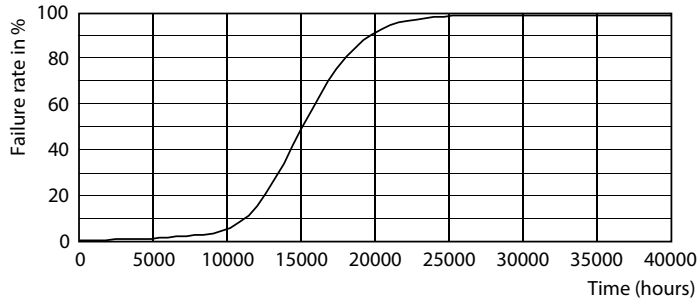

LED Designer Deco

Lifetime

Life Expectancy Diagram

Lumen Maintenance Diagram - 16UFO/PER/830/FR/P/E26/ND 4/1PF