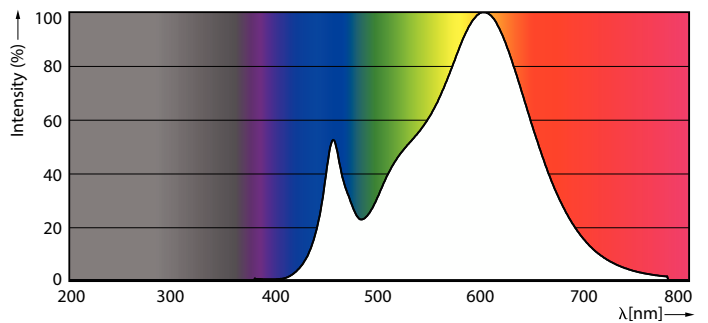

Photometric data

Spectral Power Distribution Colour - 16UFO/PER/830/FR/P/E26/ND 4/1PF

General uniform lighting - 16UFO/PER/830/FR/P/E26/ND 4/1PF