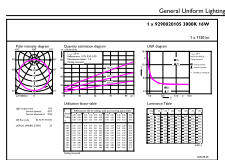

General uniform lighting - 16UFO/PER/830/FR/P/E26/ND 4/1PF