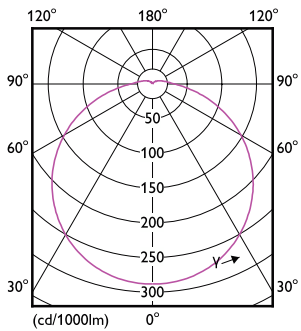

Photometric data

Light Distribution Diagram - 16UFO/PER/830/FR/P/E26/ND 4/1PF

General uniform lighting - 16UFO/PER/830/FR/P/E26/ND 4/1PF