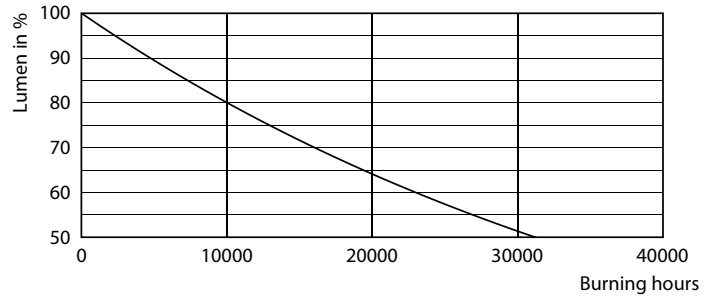

LED Designer Deco

Lifetime

Life Expectancy Diagram

Lumen Maintenance Diagram - 16UFO/PER/830/FR/P/E26/ND 4/1PF