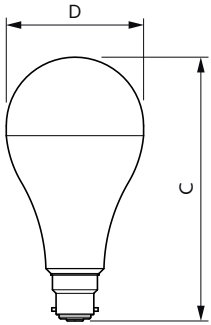

LEDLamps

Product Data

Order product name	LEDBulb 19W B22 6500K 230VA80 1CT/6APR
Full product name	LEDBulb 19W B22 6500K 230VA80 1CT/6APR
Full product code	871869964061300
Order code	929002004749
Material Nr. (12NC)	929002004749
Numerator - Quantity Per Pack	1

Net Weight (Piece)	0.147 kg
EAN/UPC - Product/Case	8718699640613
Numerator - Packs per outer box	6
EAN/UPC - Case	8718699640620

Dimensional drawing

Product

LEDBulb 19W B22 6500K 230VA80 1CT/6APR