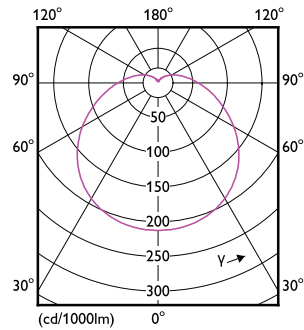

Light Distribution Diagram - LEDBulb 19W B22 6500K 230VA80 1CT/6APR

General uniform lighting - LEDBulb 19W B22 6500K 230VA80 1CT/6APR