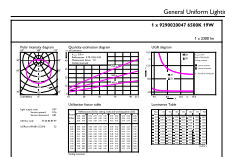

General uniform lighting - LEDBulb 19W B22 6500K 230VA80 1CT/6APR