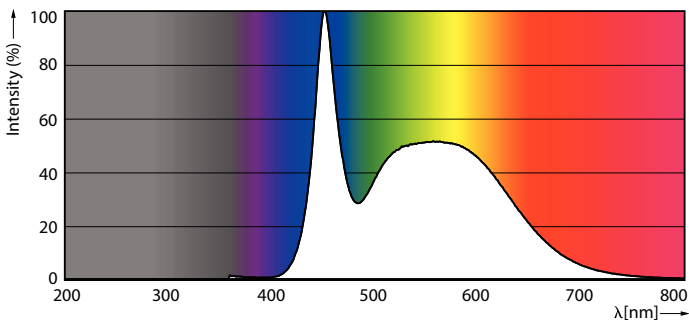

Photometric data

Spectral Power Distribution Colour - LEDBulb 19W B22 6500K 230VA80 1CT/6APR