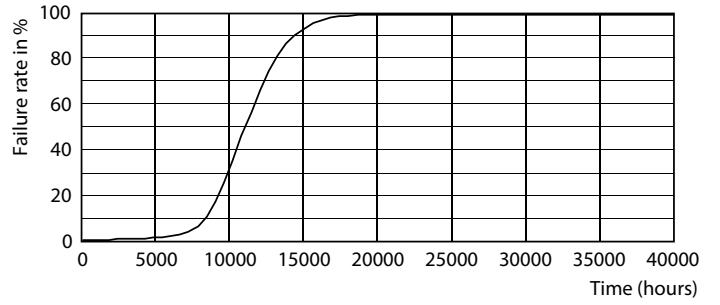

LEDLamps

Lifetime

Lumen Maintenance Diagram - LEDBulb 19W B22 6500K 230VA80 1CT/
6APR

Life Expectancy Diagram