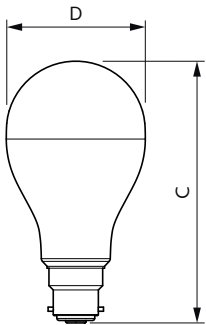

Wattage Equivalent	120 W
Starting Time (Nom)	0.5 s
Warm-up time to 60% light	0.5 s
Power Factor (Fraction)	0.51
Voltage (Nom)	220-240 V
Temperature	
Ambient temperature range	-20 to +45 °C
T-Case Maximum (Nom)	90 °C
Controls and Dimming	
Dimmable	No
Mechanical and Housing	
Bulb Finish	Frosted
Bulb Material	Plastic
Bulb Shape	A67
Approval and Application	
Energy Consumption kWh/1000 h	15 kWh
EU RoHS compliant	Yes
EyeComfort	No

## Dimensional drawing