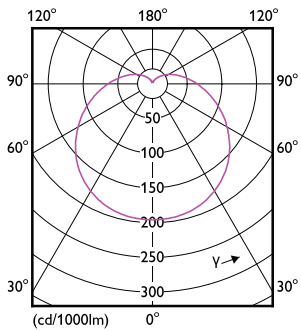

Photometric data

Light Distribution Diagram - LEDBulb 14.5W B22 3000K 230VA67 1CT/6APR

General uniform lighting - LEDBulb 14.5W B22 3000K 230VA67 1CT/6APR