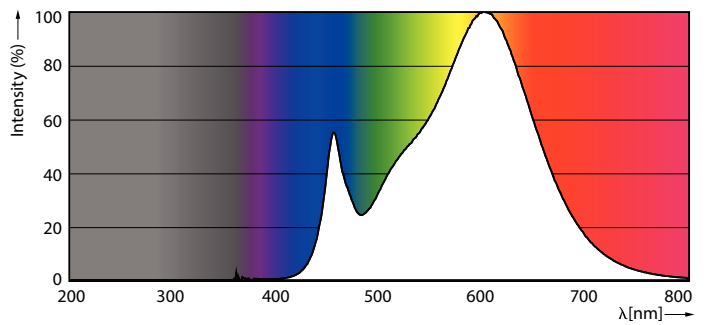

Photometric data

Spectral Power Distribution Colour - LEDBulb 14.5W B22 3000K 230VA67 1CT/6APR

General uniform lighting - LEDBulb 14.5W B22 3000K 230VA67 1CT/6APR