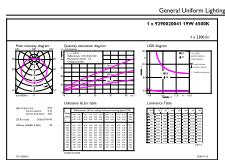

Dimensional drawing

Product	D	C
LEDBulb 19W E27 6500K 230VA80 1CT/6APR	80 mm	155 mm

Photometric data

©2023 Philips Lighting B.V. Page 11

General uniform lighting - LEDBulb 19W E27 6500K 230VA80 1CT/6APR

Spectral Power Distribution Colour - LEDBulb 19W E27 6500K 230VA80 1CT/6APR