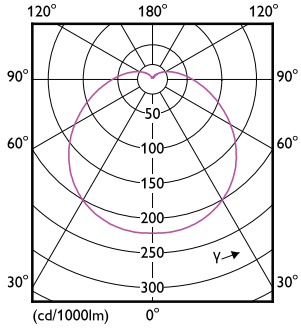

Dimensional drawing

Product	D	C
LEDBulb 19W E27 6500K 230VA80 1CT/6APR	80 mm	155 mm

Photometric data

©2023 Philips Lighting B.V. Page 11

General uniform lighting - LEDBulb 19W E27 6500K 230VA80 1CT/6APR

Spectral Power Distribution Colour - LEDBulb 19W E27 6500K 230VA80 1CT/6APR

LEDLamps

Photometric data

Light Distribution Diagram - LEDBulb 19W E27 6500K 230VA80 1CT/6APR

Lifetime

Life Expectancy Diagram

Lumen Maintenance Diagram - LEDBulb 19W E27 6500K 230VA80 1CT/6APR