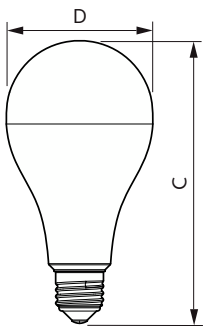

Dimensional drawing

Product	D	C
LEDBulb 19W E27 6500K 230VA80 1CT/6APR	80 mm	155 mm

Photometric data

©2023 Philips Lighting B.V. Page 11

General uniform lighting - LEDBulb 19W E27 6500K 230VA80 1CT/6APR

Spectral Power Distribution Colour - LEDBulb 19W E27 6500K 230VA80 1CT/6APR