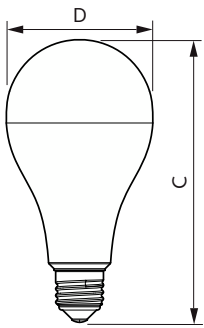

## Dimensional drawing

Product	D	C
LEDBulb 19W E27 6500K 230VA80 1CT/6APR	80 mm	155 mm