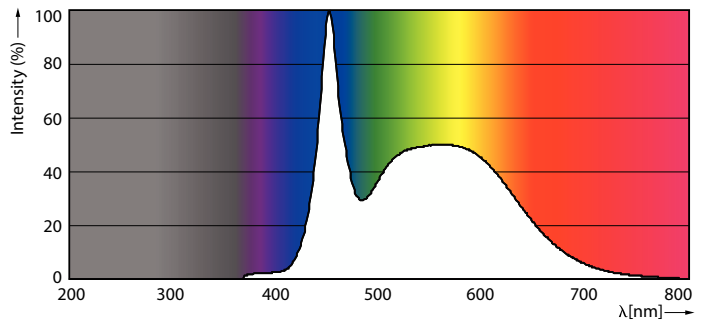

General uniform lighting - LEDBulb 19W E27 6500K 230VA80 1CT/6APR

Spectral Power Distribution Colour - LEDBulb 19W E27 6500K 230VA80 1CT/6APR