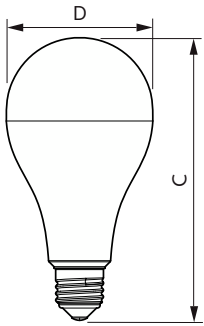

## Product Data

Order product name	LEDBulb 19W E27 6500K 230VA80 1CT/ 6APR
Full product name	LEDBulb 19W E27 6500K 230VA80 1CT/ 6APR
Full product code	871869964053800

Order code	929002004149
Material Nr. (12NC)	929002004149
Numerator - Quantity Per Pack	1
Net Weight (Piece)	0.147 kg
EAN/UPC - Product/Case	8718699640538
Numerator - Packs per outer box	6
EAN/UPC - Case	8718699640545

## Dimensional drawing

Product	D	C
LEDBulb 19W E27 6500K 230VA80 1CT/6APR	80 mm	155 mm