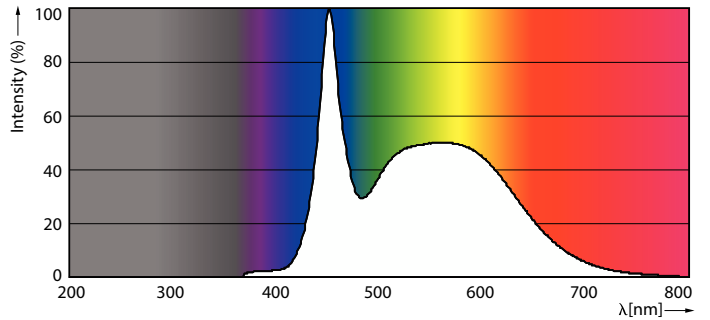

Photometric data

Spectral Power Distribution Colour - LEDBulb 19W E27 6500K 230VA80 1CT/6APR