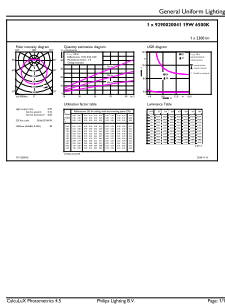

Photometric data

General uniform lighting - LEDBulb 19W E27 6500K 230VA80 1CT/6APR