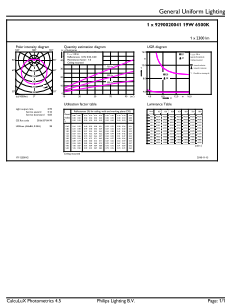

Photometric data

General uniform lighting - LEDBulb 19W E27 6500K 230VA80 1CT/6APR