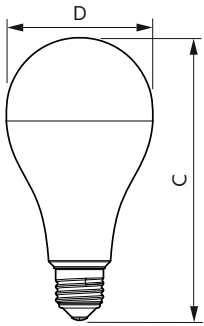

## Dimensional drawing

Product	D	C
LEDBulb 19W E27 6500K 230VA80 1CT/6APR	80 mm	155 mm