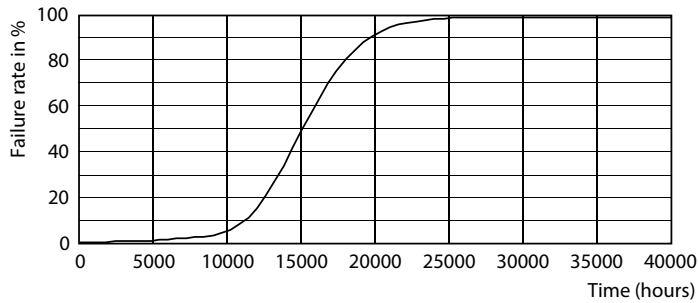

Lifetime

Life Expectancy Diagram