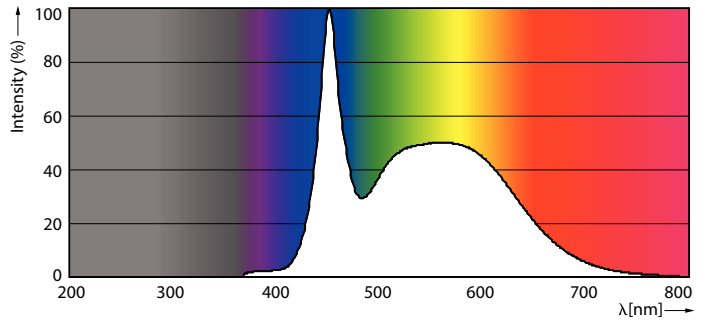

Photometric data

Spectral Power Distribution Colour - LEDBulb 19W E27 6500K 230VA80 1CT/6APR