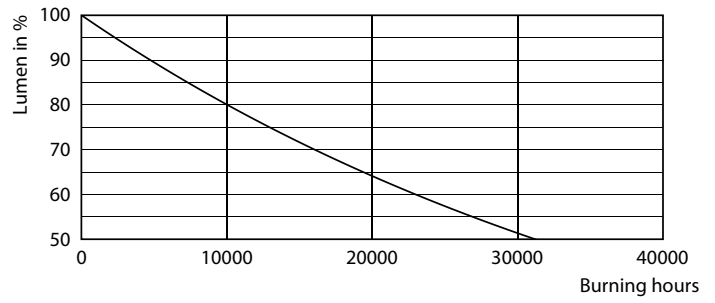

Lumen Maintenance Diagram - LEDBulb 19W E27 6500K 230VA80 1CT/6APR