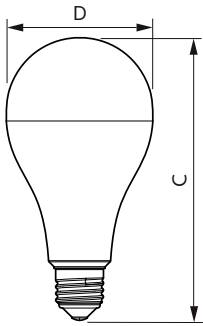

## Dimensional drawing

Product	D	C
LEDBulb 19W E27 6500K 230VA80 1CT/6APR	80 mm	155 mm