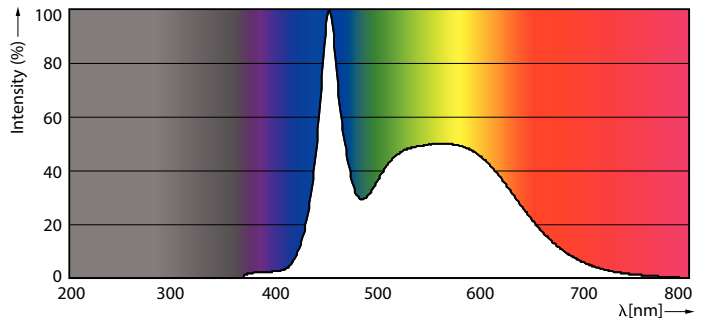

General uniform lighting - LEDBulb 19W E27 6500K 230VA80 1CT/6APR

Spectral Power Distribution Colour - LEDBulb 19W E27 6500K 230VA80 1CT/6APR