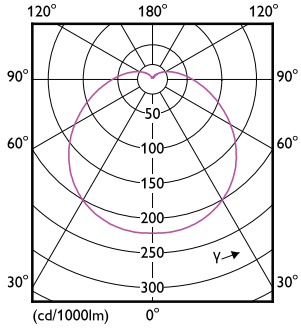

Product data

General Information		Wattage Equivalent	
Cap-Base	E27		160 W
Nominal lifetime	15,000 h	Starting Time (Nom)	0.5 s
Switching Cycle	50,000	Warm-up time to 60% light	0.5 s
Rated Lifetime (Hours)	12,000 h	Power Factor (Fraction)	0.51
Lighting Technology	LED	Voltage (Nom)	220-240 V
Light Technical		Temperature	
Color Code	865 [CCT of 6500K]	Ambient temperature range	-20 to +45 °C
Beam Angle (Nom)	150 degree(s)	T-Case Maximum (Nom)	90 °C
Luminous Flux	2,300 lm	Controls and Dimming	
Color Designation	Cool Daylight	Dimmable	No
Luminous Efficacy (rated) (Nom)	121 lm/W	Mechanical and Housing	
Correlated Color Temperature (Nom)	6500 K	Bulb Finish	Frosted
Color Consistency	<6	Bulb Material	Plastic
Color rendering index (CRI)	80	Bulb Shape	A80
LLMF At End Of Nominal Lifetime (Nom)	70 %	Approval and Application	
Photobiological safety according to EN 62471	RG1	Energy Consumption kWh/1000 h	19 kWh
Operating and Electrical		EU RoHS compliant	Yes
Input Frequency	50 to 60 Hz	EyeComfort	No
Power Consumption	19 W		
Lamp Current (Nom)	170 mA		

Order code	929002004149
Material Nr. (12NC)	929002004149
Local order code	EB19A80A865NC
Numerator - Quantity Per Pack	1
Net Weight (Piece)	0.147 kg
EAN/UPC - Product/Case	8718699640538
Numerator - Packs per outer box	6
EAN/UPC - Case	8718699640545

Dimensional drawing

Product	D	C
LEDBulb 19W E27 6500K 230VA80 1CT/6APR	80 mm	155 mm

Photometric data

05/2019 (November 11) Philips Lighting B.V. Page 11

General uniform lighting - LEDBulb 19W E27 6500K 230VA80 1CT/6APR

Spectral Power Distribution Colour - LEDBulb 19W E27 6500K 230VA80 1CT/6APR

LEDLamps

Photometric data

Light Distribution Diagram - LEDBulb 19W E27 6500K 230VA80 1CT/6APR

Lifetime

Life Expectancy Diagram

Lumen Maintenance Diagram - LEDBulb 19W E27 6500K 230VA80 1CT/6APR