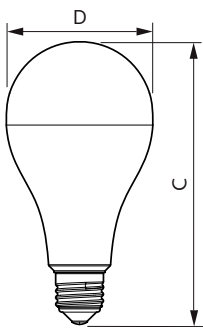

LEDLamps

Application Conditions

can it be used in closed luminaires No

Product Data

Order product name	LEDBulb 19W E27 6500K 230VA80 1CT/6APR
Full product name	LEDBulb 19W E27 6500K 230VA80 1CT/6APR
Full product code	871869964053800
Local code description	EB19A80a865NC

Order code	929002004149
Material Nr. (12NC)	929002004149
Local order code	EB19A80A865NC
Numerator - Quantity Per Pack	1
Net Weight (Piece)	0.147 kg
EAN/UPC - Product/Case	8718699640538
Numerator - Packs per outer box	6
EAN/UPC - Case	8718699640545

Dimensional drawing

Product	D	C
LEDBulb 19W E27 6500K 230VA80 1CT/6APR	80 mm	155 mm