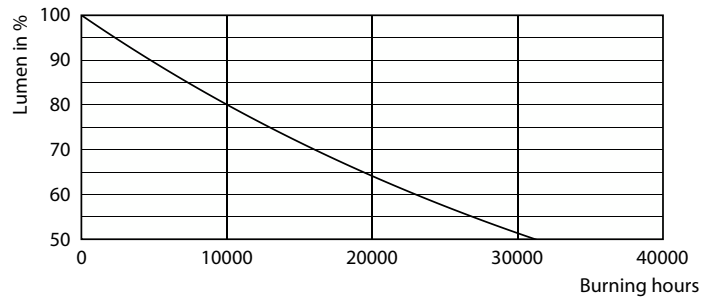

Product data

General Information		Wattage Equivalent	
Cap-Base	E27		160 W
Nominal lifetime	15,000 h	Starting Time (Nom)	0.5 s
Switching Cycle	50,000	Warm-up time to 60% light	0.5 s
Rated Lifetime (Hours)	12,000 h	Power Factor (Fraction)	0.51
Lighting Technology	LED	Voltage (Nom)	220-240 V
Light Technical		Temperature	
Color Code	865 [CCT of 6500K]	Ambient temperature range	-20 to +45 °C
Beam Angle (Nom)	150 degree(s)	T-Case Maximum (Nom)	90 °C
Luminous Flux	2,300 lm	Controls and Dimming	
Color Designation	Cool Daylight	Dimmable	No
Luminous Efficacy (rated) (Nom)	121 lm/W	Mechanical and Housing	
Correlated Color Temperature (Nom)	6500 K	Bulb Finish	Frosted
Color Consistency	<6	Bulb Material	Plastic
Color rendering index (CRI)	80	Bulb Shape	A80
LLMF At End Of Nominal Lifetime (Nom)	70 %	Approval and Application	
Photobiological safety according to EN 62471	RG1	Energy Consumption kWh/1000 h	19 kWh
Operating and Electrical		EU RoHS compliant	Yes
Input Frequency	50 to 60 Hz	EyeComfort	No
Power Consumption	19 W		
Lamp Current (Nom)	170 mA		

Dimensional drawing

Product	D	C
LEDBulb 19W E27 6500K 230VA80 1CT/6APR	80 mm	155 mm

Photometric data

05/2019 (November 11) Philips Lighting B.V. Page 11

General uniform lighting - LEDBulb 19W E27 6500K 230VA80 1CT/6APR

Spectral Power Distribution Colour - LEDBulb 19W E27 6500K 230VA80 1CT/6APR

LEDLamps

Photometric data

Light Distribution Diagram - LEDBulb 19W E27 6500K 230VA80 1CT/6APR

Lifetime

Life Expectancy Diagram

Lumen Maintenance Diagram - LEDBulb 19W E27 6500K 230VA80 1CT/6APR