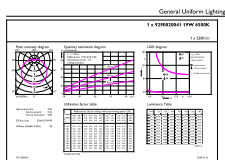

Photometric data

General uniform lighting - LEDBulb 19W E27 6500K 230VA80 1CT/6APR

Spectral Power Distribution Colour - LEDBulb 19W E27 6500K 230VA80 1CT/6APR