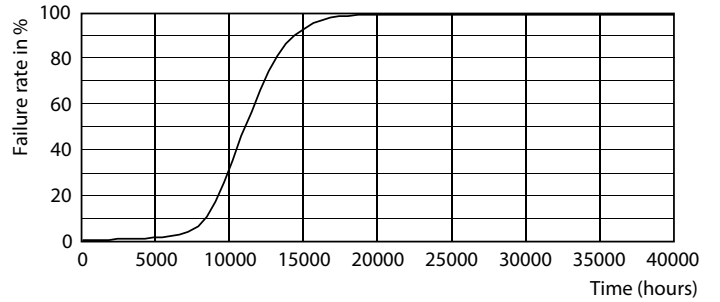

Essential LED 灯泡

寿命

LEDBulb 19W E27 6500K HV