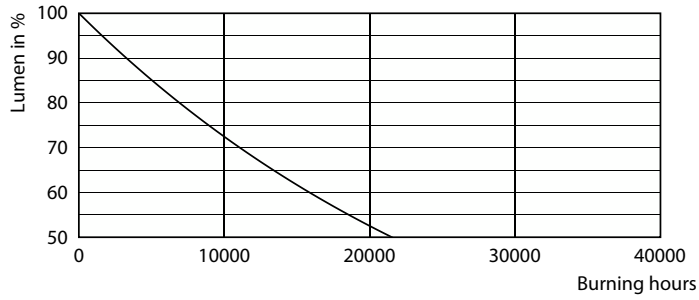

Essential LED 灯泡

寿命

Lumen Maintenance Diagram - ESS LEDBulb 19W E27 6500K A80 1CT/12 CN