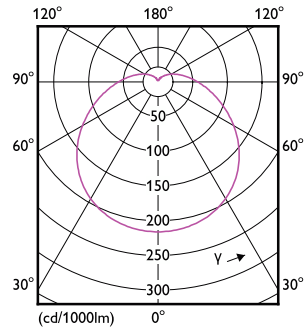

## Dimensional drawing

Product	D	C
LEDBulb 19W E27 3000K 230VA80 1CT/6APR	80 mm	155 mm

## Photometric data

Spectral Power Distribution Colour - LEDBulb 19W E27 3000K 230VA80 1CT/6APR

Light Distribution Diagram - LEDBulb 19W E27 3000K 230VA80 1CT/6APR

General uniform lighting - LEDBulb 19W E27 3000K 230VA80 1CT/6APR