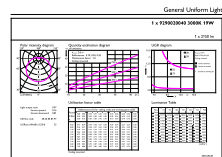

General uniform lighting - LEDBulb 19W E27 3000K 230VA80 1CT/6APR