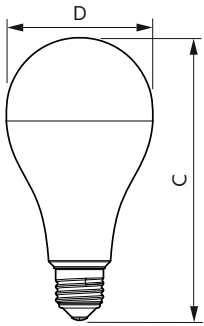

Wattage Equivalent	155 W
Starting Time (Nom)	0.5 s
Warm-up time to 60% light	0.5 s
Power Factor (Fraction)	0.51
Voltage (Nom)	220-240 V
Temperature	
Ambient temperature range	-20 to +45 °C
T-Case Maximum (Nom)	90 °C
Controls and Dimming	
Dimmable	No
Mechanical and Housing	
Bulb Finish	Frosted
Bulb Material	Plastic
Bulb Shape	A80
Approval and Application	
Energy Consumption kWh/1000 h	19 kWh
EU RoHS compliant	Yes
EyeComfort	No

## Dimensional drawing

Product	D	C
LEDBulb 19W E27 3000K 230VA80 1CT/6APR	80 mm	155 mm