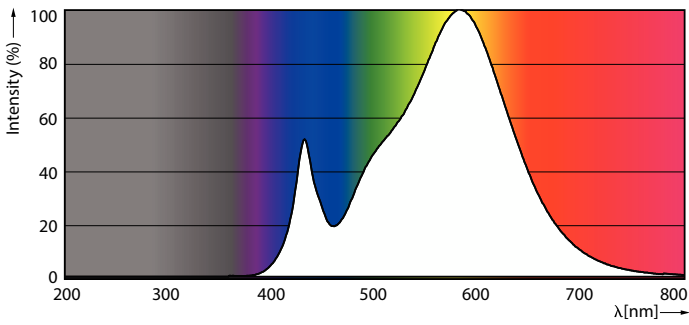

Photometric data

Spectral Power Distribution Colour - LEDBulb 19W E27 3000K 230VA80 1CT/6APR