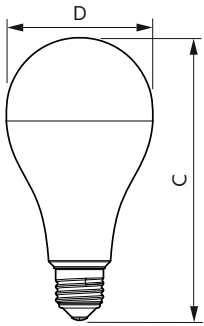

Wattage Equivalent	155 W
Starting Time (Nom)	0.5 s
Warm-up time to 60% light	0.5 s
Power Factor (Fraction)	0.51
Voltage (Nom)	220-240 V
Temperature	
Ambient temperature range	-20 to +45 °C
T-Case Maximum (Nom)	90 °C
Controls and Dimming	
Dimmable	No
Mechanical and Housing	
Bulb Finish	Frosted
Bulb Material	Plastic
Bulb Shape	A80
Approval and Application	
Energy Consumption kWh/1000 h	19 kWh
EU RoHS compliant	Yes
EyeComfort	No

Order code	929002004049
Material Nr. (12NC)	929002004049
Numerator - Quantity Per Pack	1
Net Weight (Piece)	0.147 kg
EAN/UPC - Product/Case	8718699640514
Numerator - Packs per outer box	6
EAN/UPC - Case	8718699640521

Dimensional drawing

Product	D	C
LEDBulb 19W E27 3000K 230VA80 1CT/6APR	80 mm	155 mm

Photometric data

Spectral Power Distribution Colour - LEDBulb 19W E27 3000K 230VA80 1CT/6APR

Light Distribution Diagram - LEDBulb 19W E27 3000K 230VA80 1CT/6APR