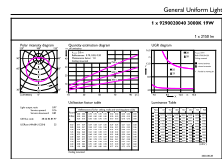

Dimensional drawing

Product	D	C
LEDBulb 19W E27 3000K 230VA80 1CT/6APR	80 mm	155 mm

Photometric data

Spectral Power Distribution Colour - LEDBulb 19W E27 3000K 230VA80 1CT/6APR

Light Distribution Diagram - LEDBulb 19W E27 3000K 230VA80 1CT/6APR