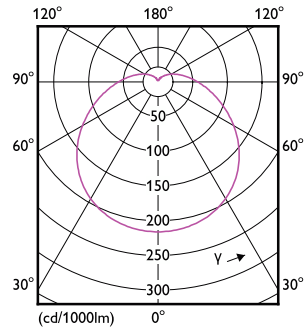

Product data

General Information	
Cap-Base	E27
Nominal lifetime	15,000 hour(s)
Switching Cycle	50,000
Rated Lifetime (Hours)	12,000 hour(s)
Lighting Technology	LED
Light Technical	
Color Code	830 [CCT of 3000K]
Beam Angle (Nom)	150 degree(s)
Luminous Flux	2,150 lm
Color Designation	White (WH)
Luminous Efficacy (rated) (Nom)	113 lm/W
Correlated Color Temperature (Nom)	3000 K
Color Consistency	<6
Color rendering index (CRI)	80
LLMF At End Of Nominal Lifetime (Nom)	70 %
Photobiological safety according to EN 62471 RG1	
Operating and Electrical	
Input Frequency	50 to 60 Hz
Power Consumption	19 W
Lamp Current (Nom)	170 mA

Wattage Equivalent	155 W
Starting Time (Nom)	0.5 s
Warm-up time to 60% light	0.5 s
Power Factor (Fraction)	0.51
Voltage (Nom)	220-240 V
Temperature	
Ambient temperature range	-20 to +45 °C
T-Case Maximum (Nom)	90 °C
Controls and Dimming	
Dimmable	No
Mechanical and Housing	
Bulb Finish	Frosted
Bulb Material	Plastic
Bulb Shape	A80
Approval and Application	
Energy Consumption kWh/1000 h	19 kWh
EU RoHS compliant	Yes
EyeComfort	No

Dimensional drawing

Product	D	C
LEDBulb 19W E27 3000K 230VA80 1CT/6APR	80 mm	155 mm

Photometric data

Spectral Power Distribution Colour - LEDBulb 19W E27 3000K 230VA80 1CT/6APR

Light Distribution Diagram - LEDBulb 19W E27 3000K 230VA80 1CT/6APR