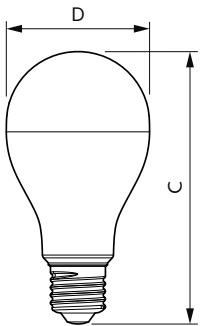

Dimensional drawing

Product	D	C
LEDBulb 14.5W E27 6500K 230VA67 1CT/6APR	68 mm	132 mm

Photometric data

Light Distribution Diagram - LEDBulb 14.5W E27 6500K 230VA67 1CT/6APR

Spectral Power Distribution Colour - LEDBulb 14.5W E27 6500K 230VA67 1CT/6APR