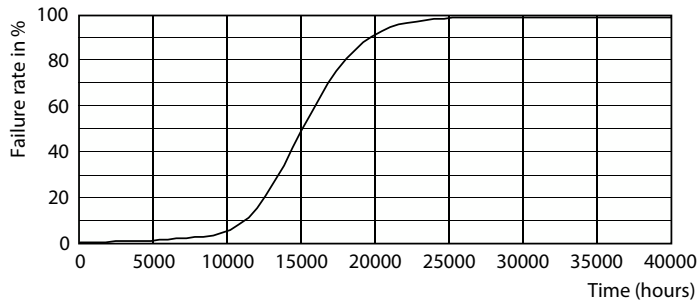

LEDLamps

Photometric data

General uniform lighting - LEDBulb 14.5W E27 6500K 230VA67 1CT/6APR

Lifetime

Life Expectancy Diagram