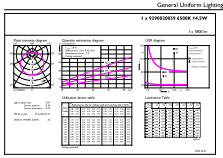

LEDLamps

Photometric data