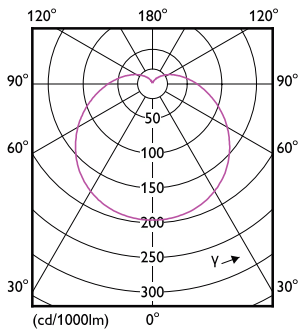

Dimensional drawing

Product	D	C
LEDBulb 14.5W E27 6500K 230VA67 1CT/6APR	68 mm	132 mm

Photometric data

Light Distribution Diagram - LEDBulb 14.5W E27 6500K 230VA67 1CT/6APR

Spectral Power Distribution Colour - LEDBulb 14.5W E27 6500K 230VA67 1CT/6APR