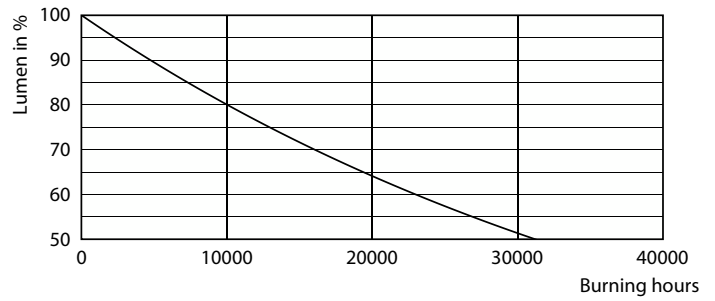

Lumen Maintenance Diagram - LEDBulb 14.5W E27 6500K 230VA67 1CT/6APR