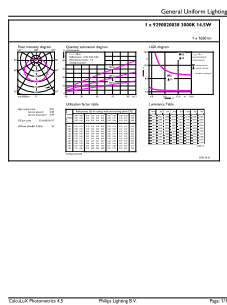

Dimensional drawing

Product	D	C
LEDBulb 14.5W E27 3000K 230VA67 1CT/6APR	68 mm	132 mm

Photometric data

General uniform lighting - LEDBulb 14.5W E27 3000K 230VA67 1CT/6APR

Light Distribution Diagram - LEDBulb 14.5W E27 3000K 230VA67 1CT/6APR