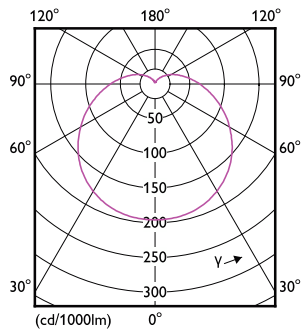

Dimensional drawing

Product	D	C
LEDBulb 14.5W E27 3000K 230VA67 1CT/6APR	68 mm	132 mm

Photometric data

General uniform lighting - LEDBulb 14.5W E27 3000K 230VA67 1CT/6APR

Light Distribution Diagram - LEDBulb 14.5W E27 3000K 230VA67 1CT/6APR