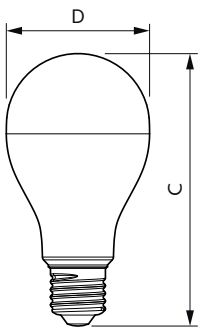

## Dimensional drawing

Product	D	C
LEDBulb 14.5W E27 3000K 230VA67 1CT/6APR	68 mm	132 mm