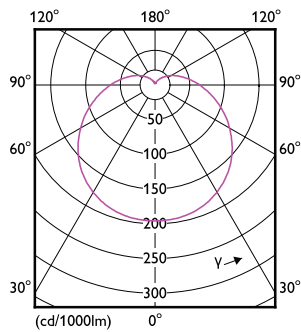

Photometric data

Light Distribution Diagram - LEDBulb 14.5W E27 3000K 230VA67 1CT/6APR