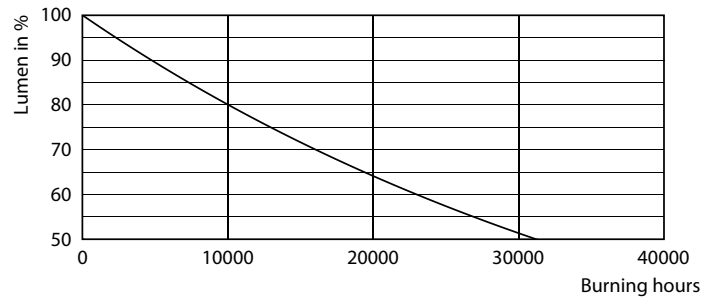

Lumen Maintenance Diagram - LEDBulb 14.5W E27 3000K 230VA67 1CT/
6APR