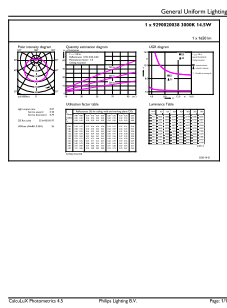

Photometric data

General uniform lighting - LEDBulb 14.5W E27 3000K 230VA67 1CT/6APR