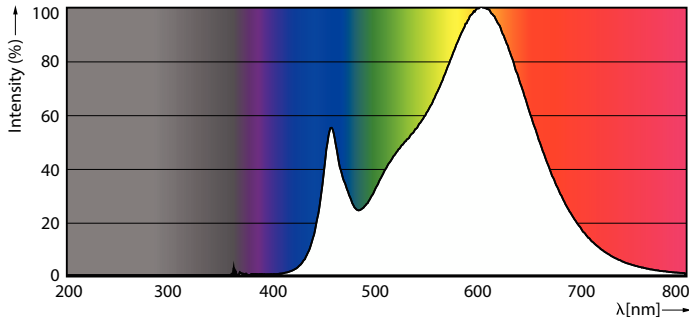

LEDLamps

Photometric data

Spectral Power Distribution Colour - LEDBulb 14.5W E27 3000K 230VA67
1CT/6APR