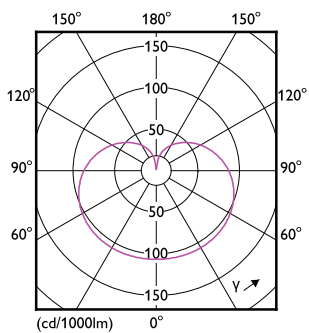

Light Distribution Diagram - 8A19/LED/YELLOW/P/ND 120V 4/1FB