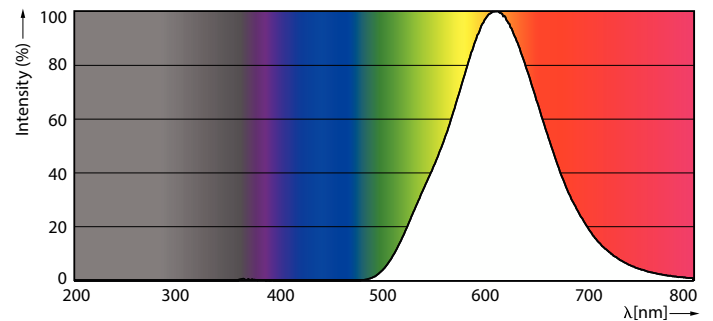

Photometric data

Spectral Power Distribution Colour - 8A19/LED/YELLOW/P/ND 120V 4/1FB