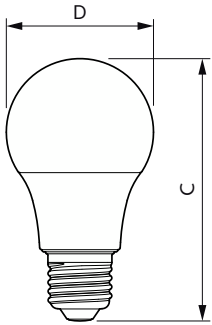

### Product data

General Information	
Cap-Base	E26 [Single Contact Medium Screw]
Nominal lifetime	10,950 hour(s)
Switching Cycle	20,000
Rated Lifetime (Hours)	10,950 hour(s)
Lighting Technology	LED
Light Technical	
Beam Angle (Nom)	160 degree(s)
Color Consistency	-
Color rendering index (CRI)	-
LLMF At End Of Nominal Lifetime (Nom)	70 %
Operating and Electrical	
Line Frequency	60 Hz
Input Frequency	60 Hz
Power Consumption	8 W
Lamp Current (Nom)	115 mA
Wattage Equivalent	40 W
Starting Time (Nom)	0.5 s

Warm-up time to 60% light	0.5 s
Power Factor (Fraction)	0.5
Voltage (Nom)	120 V
Temperature	
T-Case Maximum (Nom)	80 °C
Controls and Dimming	
Dimmable	No
Mechanical and Housing	
Bulb Finish	Frosted
Bulb Material	Plastic
Bulb Shape	A19
Approval and Application	
Energy Consumption kWh/1000 h	- kWh
EU RoHS compliant	Yes
EyeComfort	Yes

## Dimensional drawing

Product	D	C
8W (60W) E26 Yellow Bulb	60 mm	107 mm