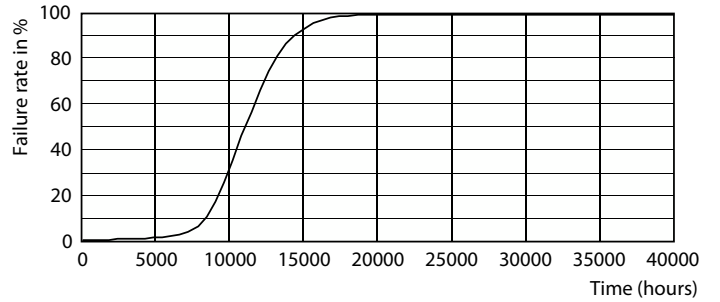

Specialty Lamps

Lifetime

Lumen Maintenance Diagram - 8A19/LED/YELLOW/P/ND 120V 4/1FB

Life Expectancy Diagram