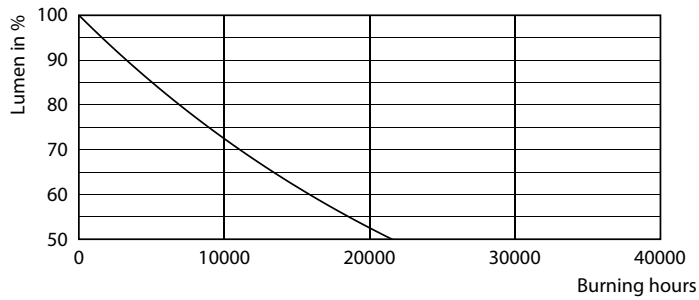

Lampes spécialisées

Durée de vie

Lumen Maintenance Diagram - 8A19/LED/BLUE/P/ND 120V 4/1FB

Life Expectancy Diagram