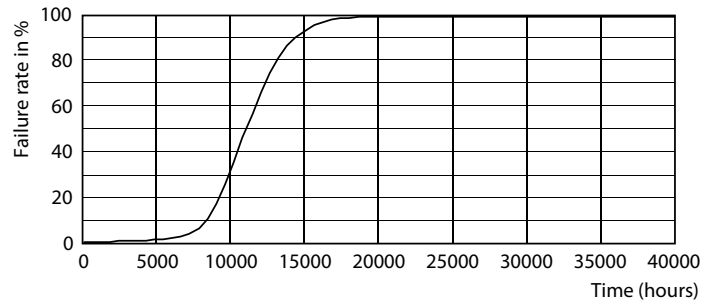

Lampes spécialisées

Durée de vie

Lumen Maintenance Diagram - 8A19/LED/BLUE/P/ND 120V 4/1FB

Life Expectancy Diagram