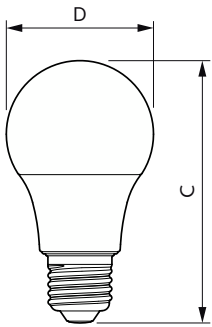

Product data

General Information		Warm-up time to 60% light	
Cap-Base	E26 [Single Contact Medium Screw]		0.5 s
Nominal lifetime	10,950 hour(s)	Power Factor (Fraction)	0.5
Switching Cycle	20,000	Voltage (Nom)	120 V
Rated Lifetime (Hours)	10,950 hour(s)	Temperature	
Lighting Technology	LED	T-Case Maximum (Nom)	80 °C
Light Technical		Controls and Dimming	
Beam Angle (Nom)	120 degree(s)	Dimmable	No
Color Consistency	-	Mechanical and Housing	
Color rendering index (CRI)	-	Bulb Finish	Frosted
LLMF At End Of Nominal Lifetime (Nom)	70 %	Bulb Material	Plastic
Operating and Electrical		Bulb Shape	A19
Line Frequency	60 Hz	Approval and Application	
Input Frequency	60 Hz	Energy Consumption kWh/1000 h	- kWh
Power Consumption	8 W	EU RoHS compliant	Yes
Lamp Current (Nom)	115 mA	EyeComfort	Yes
Wattage Equivalent	40 W		
Starting Time (Nom)	0.5 s		

Specialty Lamps

LED Innovations	EyeComfort
Product Data	
Order product name	8W (60W) E26 Blue Bulb
Full product name	8A19/LED/BLUE/P/ND 120V 4/1FB
Order code	463240
Material Nr. (12NC)	929001998005

Numerator - Quantity Per Pack	1
Net Weight (Piece)	0.060 kg
EAN/UPC - Product/Case	046677463243
Numerator - Packs per outer box	4
EAN/UPC - Case	50046677463248

Dimensional drawing

Product	D	C
8W (60W) E26 Blue Bulb	60 mm	107 mm

Photometric data

Spectral Power Distribution Colour - 8A19/LED/BLUE/P/ND 120V 4/1FB

General uniform lighting - 8A19/LED/BLUE/P/ND 120V 4/1FB