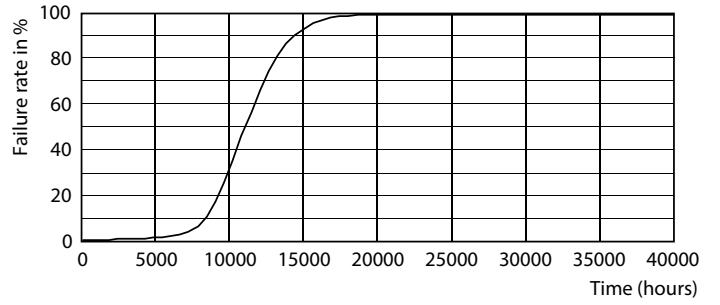

Specialty Lamps

Lifetime

Lumen Maintenance Diagram - 8A19/LED/BLUE/P/ND 120V 4/1FB

Life Expectancy Diagram