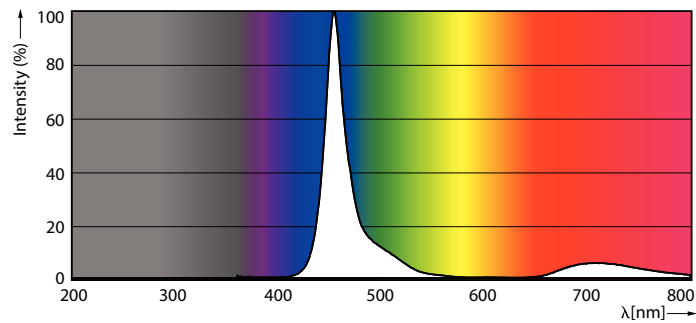

Product data

General Information		Warm-up time to 60% light	
Cap-Base	E26 [Single Contact Medium Screw]		0.5 s
Nominal lifetime	10,950 hour(s)	Power Factor (Fraction)	0.5
Switching Cycle	20,000	Voltage (Nom)	120 V
Rated Lifetime (Hours)	10,950 hour(s)	Temperature	
Lighting Technology	LED	T-Case Maximum (Nom)	80 °C
Light Technical		Controls and Dimming	
Beam Angle (Nom)	120 degree(s)	Dimmable	No
Color Consistency	-	Mechanical and Housing	
Color rendering index (CRI)	-	Bulb Finish	Frosted
LLMF At End Of Nominal Lifetime (Nom)	70 %	Bulb Material	Plastic
Operating and Electrical		Bulb Shape	A19
Line Frequency	60 Hz	Approval and Application	
Input Frequency	60 Hz	Energy Consumption kWh/1000 h	- kWh
Power Consumption	8 W	EU RoHS compliant	Yes
Lamp Current (Nom)	115 mA	EyeComfort	Yes
Wattage Equivalent	40 W		
Starting Time (Nom)	0.5 s		

Specialty Lamps

LED Innovations	EyeComfort
Product Data	
Order product name	8W (60W) E26 Blue Bulb
Full product name	8A19/LED/BLUE/P/ND 120V 4/1FB
Order code	463240
Material Nr. (12NC)	929001998005

Numerator - Quantity Per Pack	1
Net Weight (Piece)	0.060 kg
EAN/UPC - Product/Case	046677463243
Numerator - Packs per outer box	4
EAN/UPC - Case	50046677463248

Dimensional drawing

Product	D	C
8W (60W) E26 Blue Bulb	60 mm	107 mm

Photometric data

Spectral Power Distribution Colour - 8A19/LED/BLUE/P/ND 120V 4/1FB

General uniform lighting - 8A19/LED/BLUE/P/ND 120V 4/1FB