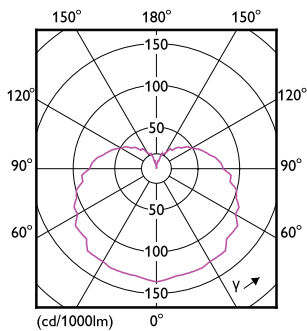

Product data

General Information		Warm-up time to 60% light	
Cap-Base	E26 [Single Contact Medium Screw]		0.5 s
Nominal lifetime	10,950 hour(s)	Power Factor (Fraction)	0.5
Switching Cycle	20,000	Voltage (Nom)	120 V
Rated Lifetime (Hours)	10,950 hour(s)	Temperature	
Lighting Technology	LED	T-Case Maximum (Nom)	80 °C
Light Technical		Controls and Dimming	
Beam Angle (Nom)	120 degree(s)	Dimmable	No
Color Consistency	-	Mechanical and Housing	
Color rendering index (CRI)	-	Bulb Finish	Frosted
LLMF At End Of Nominal Lifetime (Nom)	70 %	Bulb Material	Plastic
Operating and Electrical		Bulb Shape	A19
Line Frequency	60 Hz	Approval and Application	
Input Frequency	60 Hz	Energy Consumption kWh/1000 h	- kWh
Power Consumption	8 W	EU RoHS compliant	Yes
Lamp Current (Nom)	115 mA	EyeComfort	Yes
Wattage Equivalent	40 W		
Starting Time (Nom)	0.5 s		

Dimensional drawing

Product	D	C
8W (60W) E26 Blue Bulb	60 mm	107 mm

Photometric data

Spectral Power Distribution Colour - 8A19/LED/BLUE/P/ND 120V 4/1FB

General uniform lighting - 8A19/LED/BLUE/P/ND 120V 4/1FB