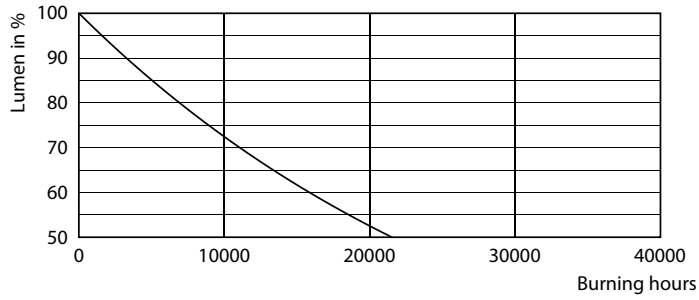

Specialty Lamps

Lifetime

Lumen Maintenance Diagram - 8A19/LED/RED/P/ND 120V 4/1FB

Life Expectancy Diagram