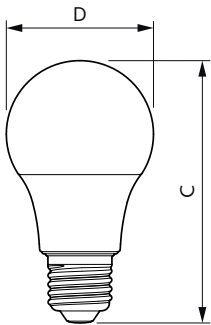

Product data

General Information	
Cap-Base	E26 [Single Contact Medium Screw]
Nominal lifetime	10,950 hour(s)
Switching Cycle	20,000
Rated Lifetime (Hours)	10,950 hour(s)
Lighting Technology	LED
Light Technical	
Beam Angle (Nom)	120 degree(s)
Color Consistency	-
Color rendering index (CRI)	-
LLMF At End Of Nominal Lifetime (Nom)	70 %
Operating and Electrical	
Line Frequency	60 Hz
Input Frequency	60 Hz
Power Consumption	8 W
Lamp Current (Nom)	115 mA
Wattage Equivalent	40 W
Starting Time (Nom)	0.5 s

Warm-up time to 60% light	0.5 s
Power Factor (Fraction)	0.5
Voltage (Nom)	120 V
Temperature	
T-Case Maximum (Nom)	80 °C
Controls and Dimming	
Dimmable	No
Mechanical and Housing	
Bulb Finish	Frosted
Bulb Material	Plastic
Bulb Shape	A19
Approval and Application	
Energy Consumption kWh/1000 h	- kWh
EU RoHS compliant	Yes
EyeComfort	Yes

Dimensional drawing

Product	D	C
8W (60W) E26 Red Bulb	60 mm	107 mm

Photometric data

Light Distribution Diagram - 8A19/LED/RED/P/ND 120V 4/1FB

General uniform lighting - 8A19/LED/RED/P/ND 120V 4/1FB

Spectral Power Distribution Colour - 8A19/LED/RED/P/ND 120V 4/1FB