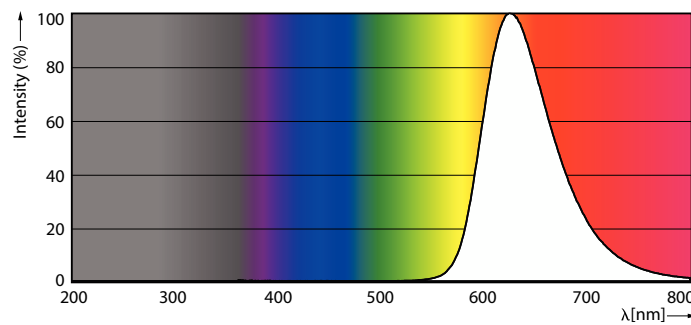

Product data

General Information	
Cap-Base	E26 [Single Contact Medium Screw]
Nominal lifetime	10,950 hour(s)
Switching Cycle	20,000
Rated Lifetime (Hours)	10,950 hour(s)
Lighting Technology	LED
Light Technical	
Beam Angle (Nom)	120 degree(s)
Color Consistency	-
Color rendering index (CRI)	-
LLMF At End Of Nominal Lifetime (Nom)	70 %
Operating and Electrical	
Line Frequency	60 Hz
Input Frequency	60 Hz
Power Consumption	8 W
Lamp Current (Nom)	115 mA
Wattage Equivalent	40 W
Starting Time (Nom)	0.5 s

Dimensional drawing

Product	D	C
8W (60W) E26 Red Bulb	60 mm	107 mm

Photometric data

Light Distribution Diagram - 8A19/LED/RED/P/ND 120V 4/1FB

General uniform lighting - 8A19/LED/RED/P/ND 120V 4/1FB

Spectral Power Distribution Colour - 8A19/LED/RED/P/ND 120V 4/1FB