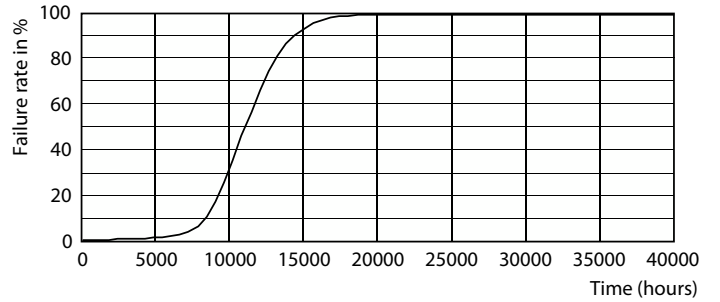

Specialty Lamps

Lifetime

Lumen Maintenance Diagram - 8A19/LED/RED/P/ND 120V 4/1FB

Life Expectancy Diagram