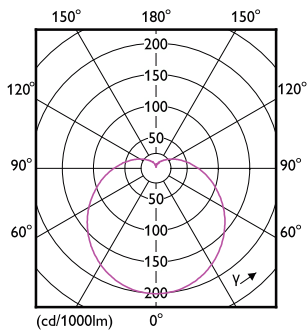

Product data

General Information	
Cap-Base	E26 [Single Contact Medium Screw]
Nominal lifetime	10,950 hour(s)
Switching Cycle	20,000
Rated Lifetime (Hours)	10,950 hour(s)
Lighting Technology	LED
Light Technical	
Beam Angle (Nom)	120 degree(s)
Color Consistency	-
Color rendering index (CRI)	-
LLMF At End Of Nominal Lifetime (Nom)	70 %
Operating and Electrical	
Line Frequency	60 Hz
Input Frequency	60 Hz
Power Consumption	8 W
Lamp Current (Nom)	115 mA
Wattage Equivalent	40 W
Starting Time (Nom)	0.5 s

Warm-up time to 60% light	0.5 s
Power Factor (Fraction)	0.5
Voltage (Nom)	120 V
Temperature	
T-Case Maximum (Nom)	80 °C
Controls and Dimming	
Dimmable	No
Mechanical and Housing	
Bulb Finish	Frosted
Bulb Material	Plastic
Bulb Shape	A19
Approval and Application	
Energy Consumption kWh/1000 h	- kWh
EU RoHS compliant	Yes
EyeComfort	Yes

Specialty Lamps

LED Innovations	EyeComfort
Product Data	
Order product name	8W (60W) E26 Red Bulb
Full product name	8A19/LED/RED/P/ND 120V 4/1FB
Order code	463273
Material Nr. (12NC)	929001997805

Numerator - Quantity Per Pack	1
Net Weight (Piece)	0.060 kg
EAN/UPC - Product/Case	046677463274
Numerator - Packs per outer box	4
EAN/UPC - Case	50046677463279

Dimensional drawing

Product	D	C
8W (60W) E26 Red Bulb	60 mm	107 mm

Photometric data

Light Distribution Diagram - 8A19/LED/RED/P/ND 120V 4/1FB

General uniform lighting - 8A19/LED/RED/P/ND 120V 4/1FB

Spectral Power Distribution Colour - 8A19/LED/RED/P/ND 120V 4/1FB