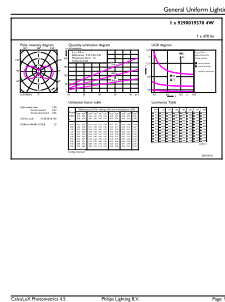

Product data

General Information	
Cap-Base	E26 [Single Contact Medium Screw]
Nominal lifetime	15,000 hour(s)
Switching Cycle	20,000
Rated Lifetime (Hours)	15,000 hour(s)
Lighting Technology	LED
Light Technical	
Color Code	Green
Beam Angle (Nom)	330 degree(s)
Color Designation	Green
LLMF At End Of Nominal Lifetime (Nom)	70 %
Operating and Electrical	
Line Frequency	60 Hz
Input Frequency	60 Hz
Power Consumption	4 W
Lamp Current (Nom)	55 mA
Wattage Equivalent	40 W
Starting Time (Nom)	0.5 s

Order code	568873
Material Nr. (12NC)	929001937453
Numerator - Quantity Per Pack	1
Net Weight (Piece)	0.066 lb
EAN/UPC - Product/Case	046677568870
Numerator - Packs per outer box	4
EAN/UPC - Case	50046677568875

Dimensional drawing

Product	D	C
4A19/PER/GREEN/G/E26/ND 4/1PF	2-3/8 inch	4-3/16 inch

Photometric data

Light Distribution Diagram - 4A19/PER/GREEN/G/E26/ND 4/1PF

General uniform lighting - 4A19/PER/GREEN/G/E26/ND 4/1PF