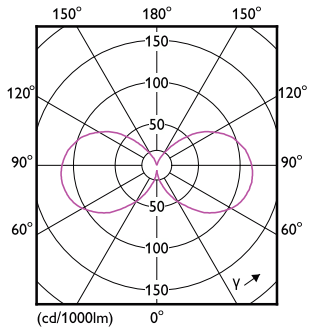

Product data

General Information	
Cap-Base	E26 [Single Contact Medium Screw]
Nominal lifetime	15,000 hour(s)
Switching Cycle	20,000
Rated Lifetime (Hours)	15,000 hour(s)
Lighting Technology	LED
Light Technical	
Color Code	Green
Beam Angle (Nom)	330 degree(s)
Color Designation	Green
LLMF At End Of Nominal Lifetime (Nom)	70 %
Operating and Electrical	
Line Frequency	60 Hz
Input Frequency	60 Hz
Power Consumption	4 W
Lamp Current (Nom)	55 mA
Wattage Equivalent	40 W
Starting Time (Nom)	0.5 s

Warm-up time to 60% light	0.5 s
Power Factor (Fraction)	0.40
Voltage (Nom)	120 V
Temperature	
Ambient temperature range	-4 °F to 113 °F
T-Case Maximum (Nom)	257 °F
Controls and Dimming	
Dimmable	No
Mechanical and Housing	
Bulb Finish	Green
Bulb Material	Glass
Bulb Shape	A19
UL Wet/ damp/ dry location	Wet location
Approval and Application	
EU RoHS compliant	Yes
EyeComfort	Yes

Dimensional drawing

Product	D	C
4A19/PER/GREEN/G/E26/ND 4/1PF	2-3/8 inch	4-3/16 inch

Photometric data

Light Distribution Diagram - 4A19/PER/GREEN/G/E26/ND 4/1PF

General uniform lighting - 4A19/PER/GREEN/G/E26/ND 4/1PF