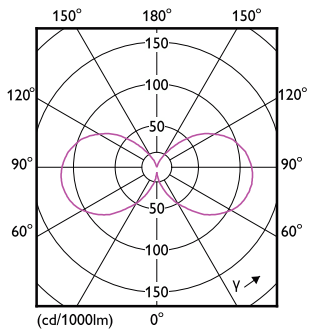

Product data

General Information	
Cap-Base	E26 [Single Contact Medium Screw]
Nominal lifetime	15,000 hour(s)
Switching Cycle	20,000
Rated Lifetime (Hours)	15,000 hour(s)
Lighting Technology	LED
EU RoHS compliant	Yes
Light Technical	
Color Code	Green
Beam Angle (Nom)	330 degree(s)
Color Designation	Green
LLMF At End Of Nominal Lifetime (Nom)	70 %
Operating and Electrical	
Line Frequency	60 Hz
Input Frequency	60 Hz
Power Consumption	4 W
Lamp Current (Nom)	55 mA
Wattage Equivalent	40 W

Starting Time (Nom)	0.5 s
Warm-up time to 60% light	0.5 s
Power Factor (Fraction)	0.40
Voltage (Nom)	120 V
Temperature	
Ambient temperature range	-20 °C to 45 °C
T-Case Maximum (Nom)	125 °C
Controls and Dimming	
Dimmable	No
Mechanical and Housing	
Bulb Finish	Green
Bulb Material	Glass
Bulb Shape	A19 [A 19mm]
UL Wet/ damp/ dry location	Wet location
Approval and Application	
EyeComfort	Yes

Product	D	C
4A19/PER/GREEN/G/E26/ND 4/1PF	60 mm	106 mm

Photometric data

Light Distribution Diagram - 4A19/PER/GREEN/G/E26/ND 4/1PF

General uniform lighting - 4A19/PER/GREEN/G/E26/ND 4/1PF

Specialty Lamps

Lifetime