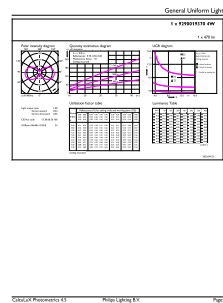

Product data

General Information	
Cap-Base	E26 [Single Contact Medium Screw]
Nominal lifetime	15,000 hour(s)
Switching Cycle	20,000
Rated Lifetime (Hours)	15,000 hour(s)
Lighting Technology	LED
EU RoHS compliant	Yes
Light Technical	
Color Code	Green
Beam Angle (Nom)	330 degree(s)
Color Designation	Green
LLMF At End Of Nominal Lifetime (Nom)	70 %
Operating and Electrical	
Line Frequency	60 Hz
Input Frequency	60 Hz
Power Consumption	4 W
Lamp Current (Nom)	55 mA
Wattage Equivalent	40 W

Order code	568873
Material Nr. (12NC)	929001937453
Numerator - Quantity Per Pack	1
EAN/UPC - Product/Case	046677568870
Numerator - Packs per outer box	4
EAN/UPC - Case	50046677568875

Dimensional drawing

Product	D	C
4A19/PER/GREEN/G/E26/ND 4/1PF	60 mm	106 mm

Photometric data

Light Distribution Diagram - 4A19/PER/GREEN/G/E26/ND 4/1PF

General uniform lighting - 4A19/PER/GREEN/G/E26/ND 4/1PF

Specialty Lamps

Lifetime