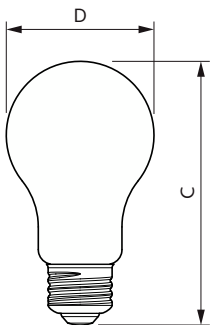

Product data

General Information	
Cap-Base	E26 [Single Contact Medium Screw]
Nominal lifetime	15,000 hour(s)
Switching Cycle	20,000
Rated Lifetime (Hours)	15,000 hour(s)
Lighting Technology	LED
EU RoHS compliant	Yes
Light Technical	
Color Code	Green
Beam Angle (Nom)	330 degree(s)
Color Designation	Green
LLMF At End Of Nominal Lifetime (Nom)	70 %
Operating and Electrical	
Line Frequency	60 Hz
Input Frequency	60 Hz
Power Consumption	4 W
Lamp Current (Nom)	55 mA
Wattage Equivalent	40 W

Starting Time (Nom)	0.5 s
Warm-up time to 60% light	0.5 s
Power Factor (Fraction)	0.40
Voltage (Nom)	120 V
Temperature	
Ambient temperature range	-20 °C to 45 °C
T-Case Maximum (Nom)	125 °C
Controls and Dimming	
Dimmable	No
Mechanical and Housing	
Bulb Finish	Green
Bulb Material	Glass
Bulb Shape	A19 [A 19mm]
UL Wet/ damp/ dry location	Wet location
Approval and Application	
EyeComfort	Yes

Product	D	C
4A19/PER/GREEN/G/E26/ND 4/1PF	60 mm	106 mm

Photometric data

Light Distribution Diagram - 4A19/PER/GREEN/G/E26/ND 4/1PF

General uniform lighting - 4A19/PER/GREEN/G/E26/ND 4/1PF

Specialty Lamps

Lifetime