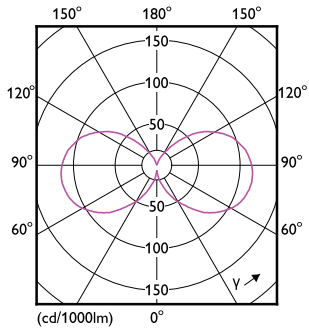

Product data

General Information	
Cap-Base	E26 [Single Contact Medium Screw]
Nominal lifetime	15,000 hour(s)
Switching Cycle	20,000
Rated Lifetime (Hours)	15,000 hour(s)
Lighting Technology	LED
EU RoHS compliant	Yes
Light Technical	
Color Code	Blue
Beam Angle (Nom)	330 degree(s)
Color Designation	Blue
LLMF At End Of Nominal Lifetime (Nom)	70 %
Operating and Electrical	
Line Frequency	60 Hz
Input Frequency	60 Hz
Power Consumption	4 W
Lamp Current (Nom)	55 mA
Wattage Equivalent	40 W

Starting Time (Nom)	0.5 s
Warm-up time to 60% light	0.5 s
Power Factor (Fraction)	0.40
Voltage (Nom)	120 V
Temperature	
Ambient temperature range	-20 °C to 45 °C
T-Case Maximum (Nom)	125 °C
Controls and Dimming	
Dimmable	No
Mechanical and Housing	
Bulb Finish	Blue
Bulb Material	Glass
Bulb Shape	A19 [A 19mm]
UL Wet/ damp/ dry location	Wet location
Approval and Application	
EyeComfort	Yes

Product	D	C
4A19/PER/BLUE/G/E26/ND 4/1PF	60 mm	106 mm

Photometric data

Light Distribution Diagram - 4A19/PER/BLUE/G/E26/ND 4/1PF

General uniform lighting - 4A19/PER/BLUE/G/E26/ND 4/1PF

Specialty Lamps

Lifetime