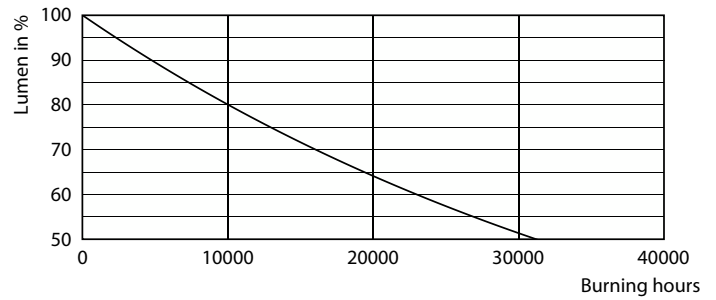

Product data

General Information	
Cap-Base	E26 [Single Contact Medium Screw]
Nominal lifetime	15,000 hour(s)
Switching Cycle	20,000
Rated Lifetime (Hours)	15,000 hour(s)
Lighting Technology	LED
EU RoHS compliant	Yes
Light Technical	
Color Code	Blue
Beam Angle (Nom)	330 degree(s)
Color Designation	Blue
LLMF At End Of Nominal Lifetime (Nom)	70 %
Operating and Electrical	
Line Frequency	60 Hz
Input Frequency	60 Hz
Power Consumption	4 W
Lamp Current (Nom)	55 mA
Wattage Equivalent	40 W

Product	D	C
4A19/PER/BLUE/G/E26/ND 4/1PF	60 mm	106 mm

Photometric data

Light Distribution Diagram - 4A19/PER/BLUE/G/E26/ND 4/1PF

General uniform lighting - 4A19/PER/BLUE/G/E26/ND 4/1PF

Specialty Lamps

Lifetime