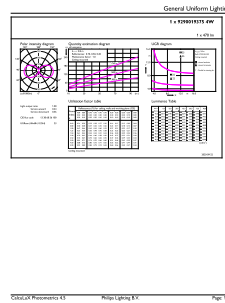

Product data

General Information	
Cap-Base	E26 [Single Contact Medium Screw]
Nominal lifetime	15,000 hour(s)
Switching Cycle	20,000
Rated Lifetime (Hours)	15,000 hour(s)
Lighting Technology	LED
EU RoHS compliant	Yes
Light Technical	
Color Code	Blue
Beam Angle (Nom)	330 degree(s)
Color Designation	Blue
LLMF At End Of Nominal Lifetime (Nom)	70 %
Operating and Electrical	
Line Frequency	60 Hz
Input Frequency	60 Hz
Power Consumption	4 W
Lamp Current (Nom)	55 mA
Wattage Equivalent	40 W

Order code	568865
Material Nr. (12NC)	929001937353
Numerator - Quantity Per Pack	1
EAN/UPC - Product/Case	046677568863
Numerator - Packs per outer box	4
EAN/UPC - Case	50046677568868

Dimensional drawing

Product	D	C
4A19/PER/BLUE/G/E26/ND 4/1PF	60 mm	106 mm

Photometric data

Light Distribution Diagram - 4A19/PER/BLUE/G/E26/ND 4/1PF

General uniform lighting - 4A19/PER/BLUE/G/E26/ND 4/1PF

Specialty Lamps

Lifetime