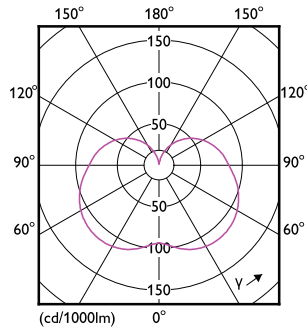

Photometric data

Light Distribution Diagram - LEDStick 9.5W B22 3000K 1PF/6 AU

General uniform lighting - LEDStick 9.5W B22 3000K 1PF/6 AU