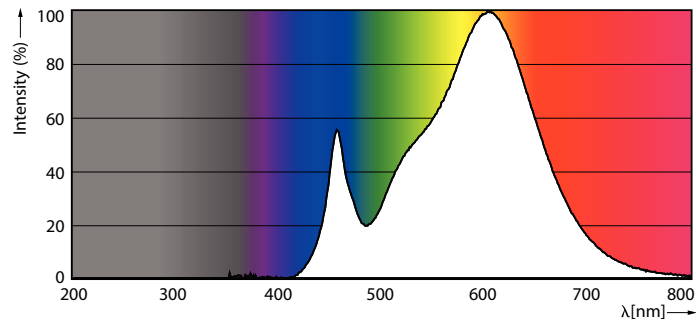

Photometric data

Spectral Power Distribution Colour - LEDStick 9.5W B22 3000K 1PF/6 AU

General uniform lighting - LEDStick 9.5W B22 3000K 1PF/6 AU