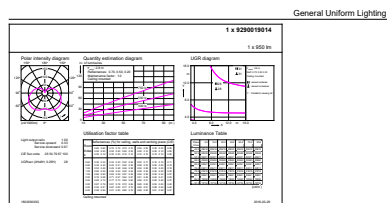

Plano de dimensiones

Product	D	C
CorePro LED Stick ND 9.5-68W T38 E27 830	37,2 mm	114,3 mm

Datos fotométricos

Spectral Power Distribution Colour - CorePro LED Stick ND 9.5-68W T38 E27 830

General uniform lighting - CorePro LED Stick ND 9.5-68W T38 E27 830