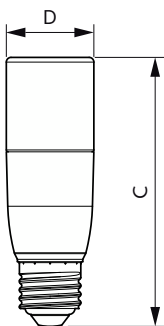

Plano de dimensiones

Product	D	C
CorePro LED Stick ND 9.5-68W T38 E27 830	37,2 mm	114,3 mm

Datos fotométricos

Spectral Power Distribution Colour - CorePro LED Stick ND 9.5-68W T38 E27 830

General uniform lighting - CorePro LED Stick ND 9.5-68W T38 E27 830