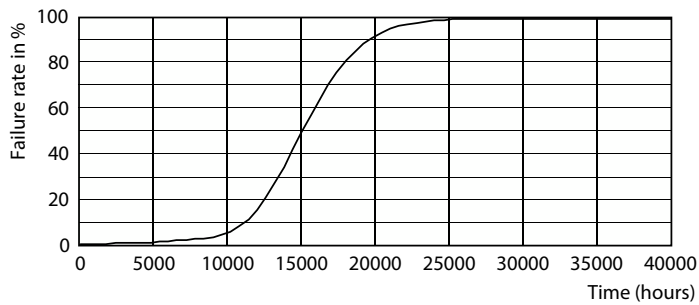

Vida útil

68W E27 Stick FR