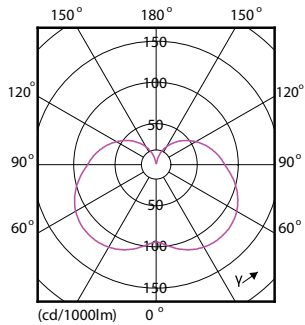

Plano de dimensiones

Product	D	C
CorePro LED Stick ND 9.5-68W T38 E27 830	37,2 mm	114,3 mm

Datos fotométricos

Spectral Power Distribution Colour - CorePro LED Stick ND 9.5-68W T38 E27 830

General uniform lighting - CorePro LED Stick ND 9.5-68W T38 E27 830

Especialidades CorePro Plastic LED

Datos fotométricos

Light Distribution Diagram - CorePro LED Stick ND 9.5-68W T38 E27 830

Vida útil

68W E27 Stick FR

Lumen Maintenance Diagram - CorePro LED Stick ND 9.5-68W T38 E27 830