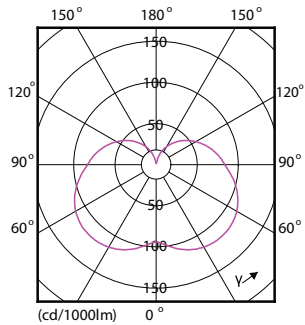

Abmessungsskizzen

Product	D	C
CorePro LED Stick ND 9.5-68W T38 E27 830	37,2 mm	114,3 mm

Photometrische Daten

Spectral Power Distribution Colour - CorePro LED Stick ND 9.5-68W T38 E27 830

General uniform lighting - CorePro LED Stick ND 9.5-68W T38 E27 830

CorePro Kunststoff-LED-Speziellampen

Photometrische Daten

Light Distribution Diagram - CorePro LED Stick ND 9.5-68W T38 E27 830

Lebensdauer

68W E27 Stick FR

Lumen Maintenance Diagram - CorePro LED Stick ND 9.5-68W T38 E27 830