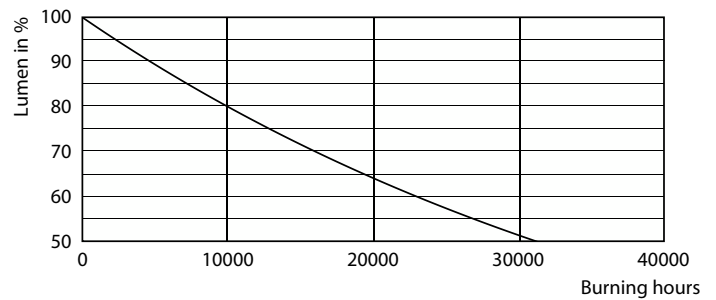

Abmessungsskizzen

Product	D	C
CorePro LED Stick ND 9.5-68W T38 E27 830	37,2 mm	114,3 mm

Photometrische Daten

Spectral Power Distribution Colour - CorePro LED Stick ND 9.5-68W T38 E27 830

General uniform lighting - CorePro LED Stick ND 9.5-68W T38 E27 830

CorePro Kunststoff-LED-Speziellampen

Photometrische Daten

Light Distribution Diagram - CorePro LED Stick ND 9.5-68W T38 E27 830

Lebensdauer

68W E27 Stick FR

Lumen Maintenance Diagram - CorePro LED Stick ND 9.5-68W T38 E27 830