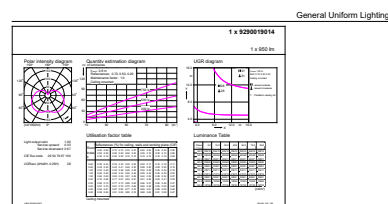

Abmessungsskizzen

Product	D	C
CorePro LED Stick ND 9.5-68W T38 E27 830	37,2 mm	114,3 mm

Photometrische Daten

Spectral Power Distribution Colour - CorePro LED Stick ND 9.5-68W T38 E27 830

General uniform lighting - CorePro LED Stick ND 9.5-68W T38 E27 830