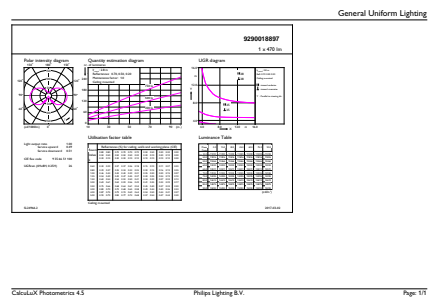

General uniform lighting - CorePro LEDCandleND4.3-40W E14 827B35CLG