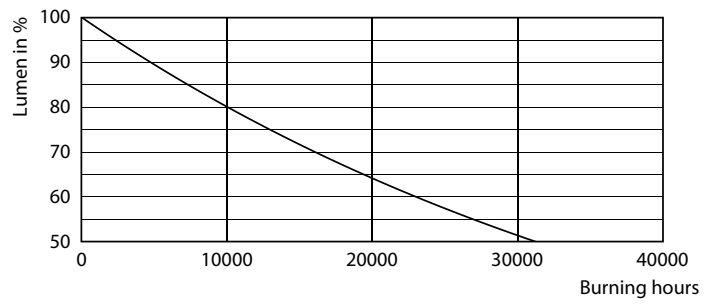

Lumen Maintenance Diagram - CorePro LEDCandleND4.3-40W E14 827B35CLG