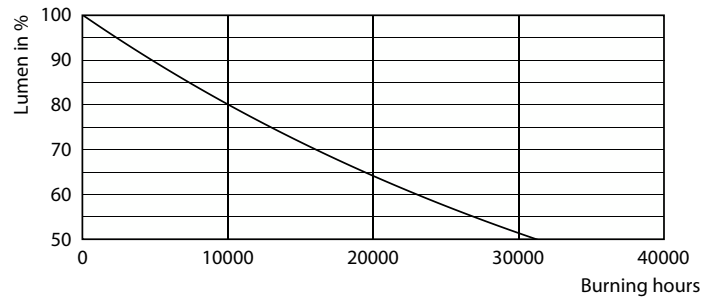

Classic filament LED candles and lusters

Fotometriska data

Light Distribution Diagram - LEDClassic CM P45 35W WW E14 CL ND SRT4

Livslängd

Life Expectancy Diagram

Lumen Maintenance Diagram - LEDClassic CM P45 35W WW E14 CL ND SRT4