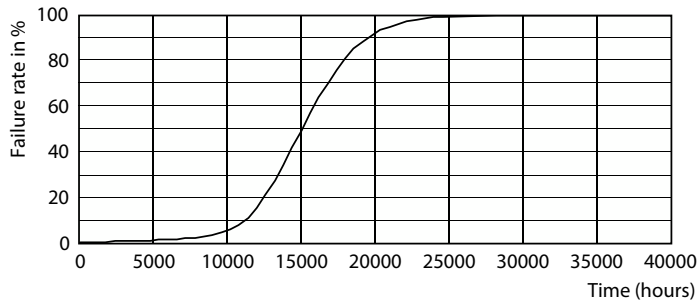

Livslängd

Life Expectancy Diagram