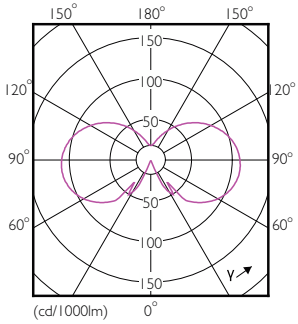

Classic filament LED candles and lusters

Fotometriska data

Light Distribution Diagram - LEDClassic CM P45 35W WW E14 CL ND SRT4