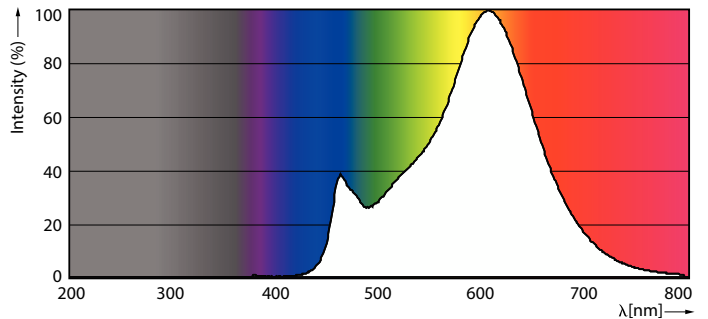

Photometric data

General uniform lighting - LEDClassic CM P45 35W WW E14 CL ND SRT4

Spectral Power Distribution Colour - LEDClassic CM P45 35W WW E14 CL ND SRT4