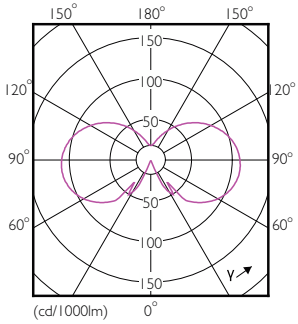

Classic filament LED candles and lustres

Photometric data

Light Distribution Diagram - LEDClassic CM P45 35W WW E14 CL ND SRT4