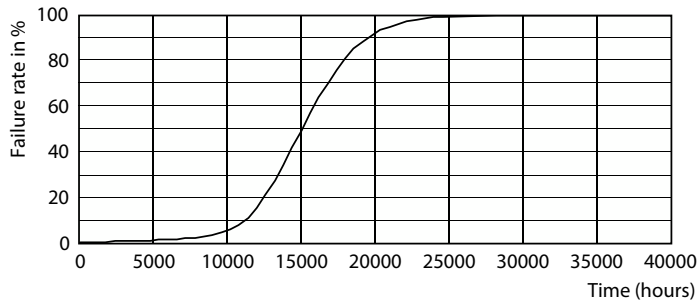

Lifetime

Life Expectancy Diagram - LEDClassic CM P45 35W WW E14 CL ND SRT4