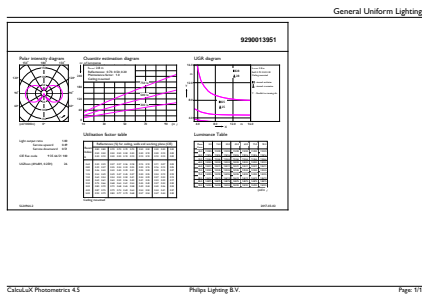

Photometric data

General uniform lighting - LEDClassic CM P45 35W WW E14 CL ND SRT4

Spectral Power Distribution Colour - LEDClassic CM P45 35W WW E14 CL ND SRT4