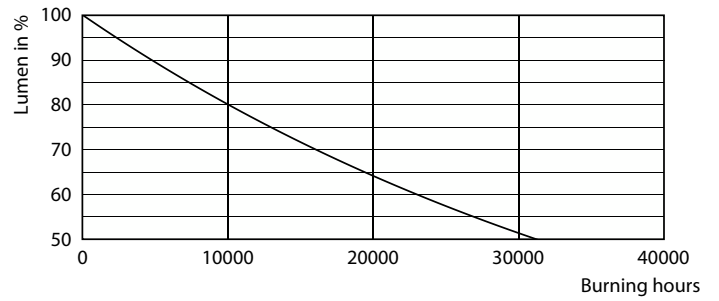

Lumen Maintenance Diagram - LEDClassic CM P45 35W WW E14 CL ND SRT4