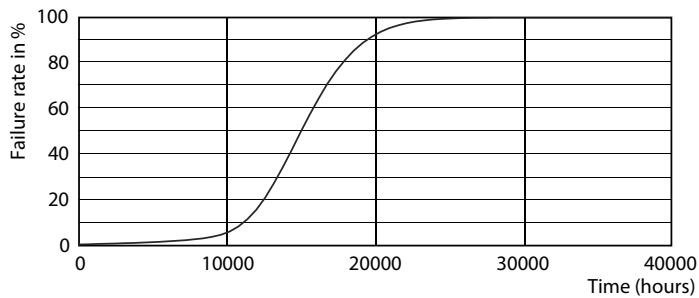

Vida útil

Life Expectancy Diagram - LED classic 60W G93 E27 WW CL ND 1PF