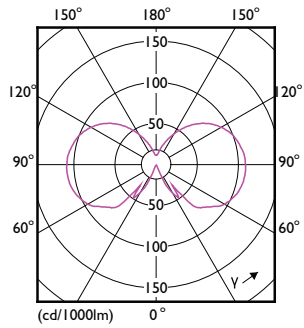

## Plano de dimensiones

Product	D	C
LED classic 60W G93 E27 WW CL ND 1PF	95 mm	140 mm

## Datos fotométricos

General uniform lighting - LED classic 60W G93 E27 WW CL ND 1PF

Spectral Power Distribution Colour - LED classic 60W G93 E27 WW CL ND 1PF

## Datos fotométricos

Light Distribution Diagram - LED classic 60W G93 E27 WW CL ND 1PF