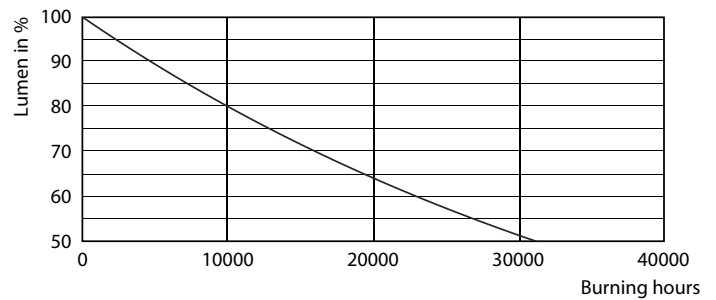

## Datos fotométricos

Light Distribution Diagram - LED classic 60W G93 E27 WW CL ND 1PF

## Vida útil

Life Expectancy Diagram - LED classic 60W G93 E27 WW CL ND 1PF

Lumen Maintenance Diagram - LED classic 60W G93 E27 WW CL ND 1PF