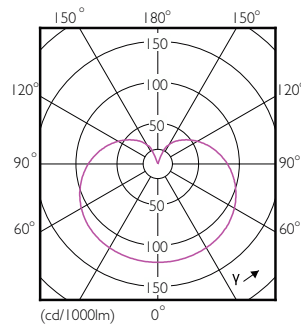

Målskitse

Product	D	C
LED D2D 60W A60 E27 WW FR ND SRT4	62 mm	114 mm

Fotometriske data

General uniform lighting - LED D2D 60W A60 E27 WW FR ND SRT4

Light Distribution Diagram - LED D2D 60W A60 E27 WW FR ND SRT4